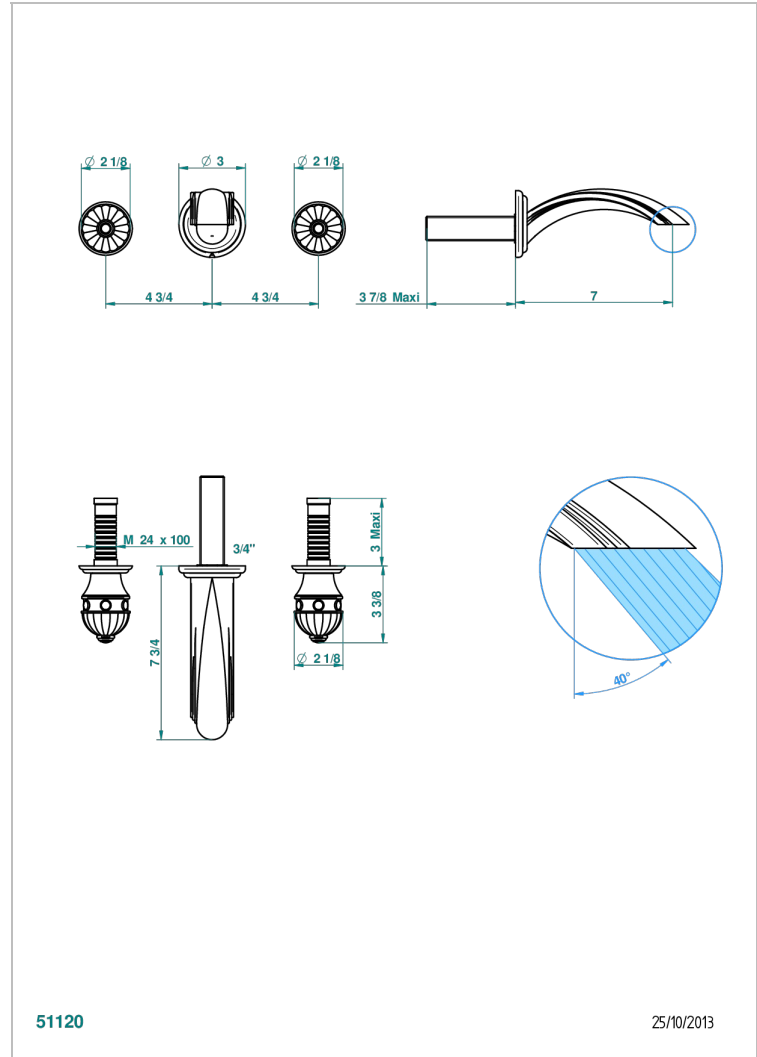

CHEVERNY BLACK ONYX

U1V-40GBUS

Trim for wall mounted 3-hole lavatory set only

THG[®]
PARIS

CHARACTERISTIC

- Cheverny black Onyx
- Trim for wall mounted 3-hole lavatory set only

RELATED SKU'S

- Ref. G00-40AM/US Rough parts for wall set (one counter clockwise and one clockwise cartridges)

Umber PVD - H66