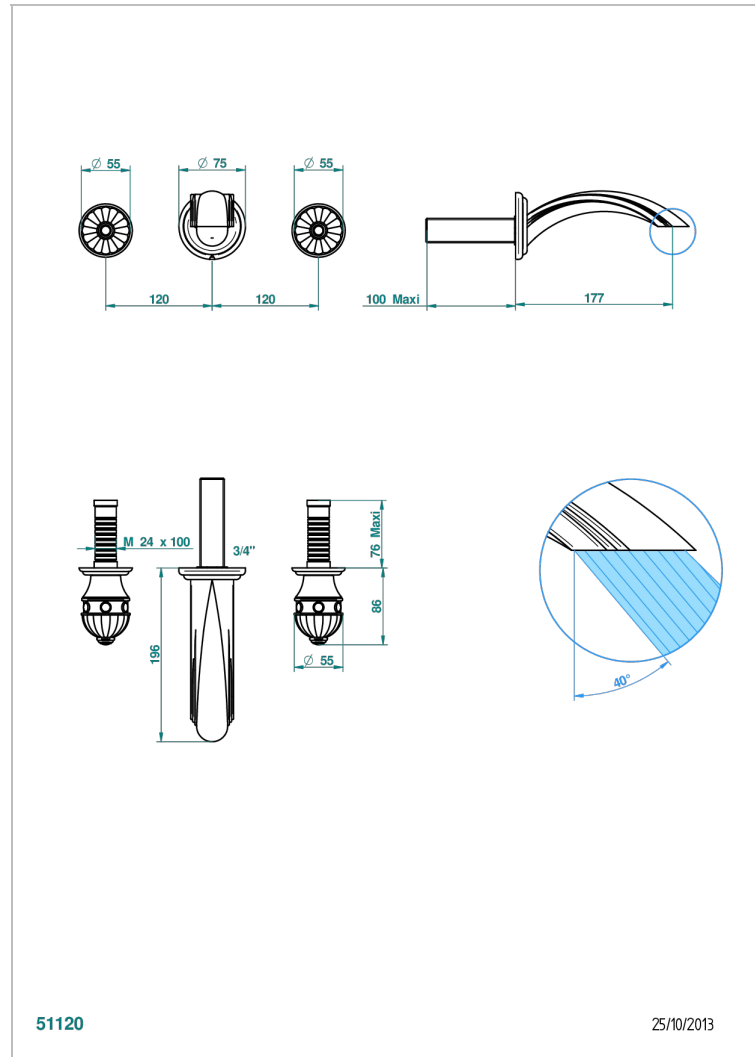

# CHEVERNY BLACK ONYX

U1V-40GB

Trim only for wall mounted 3-hole basin mixer

THG<sup>®</sup>  
PARIS

## CHARACTERISTIC

- Cheverny black Onyx
- Trim only for wall mounted 3-hole basin mixer

## RELATED SKU'S

- Ref. G00-40AC Rough parts for wall mounted 3 hole mixer, cross handle version
- Ref. G00-40AM Rough parts for wall mounted 3 hole mixer, lever handle version