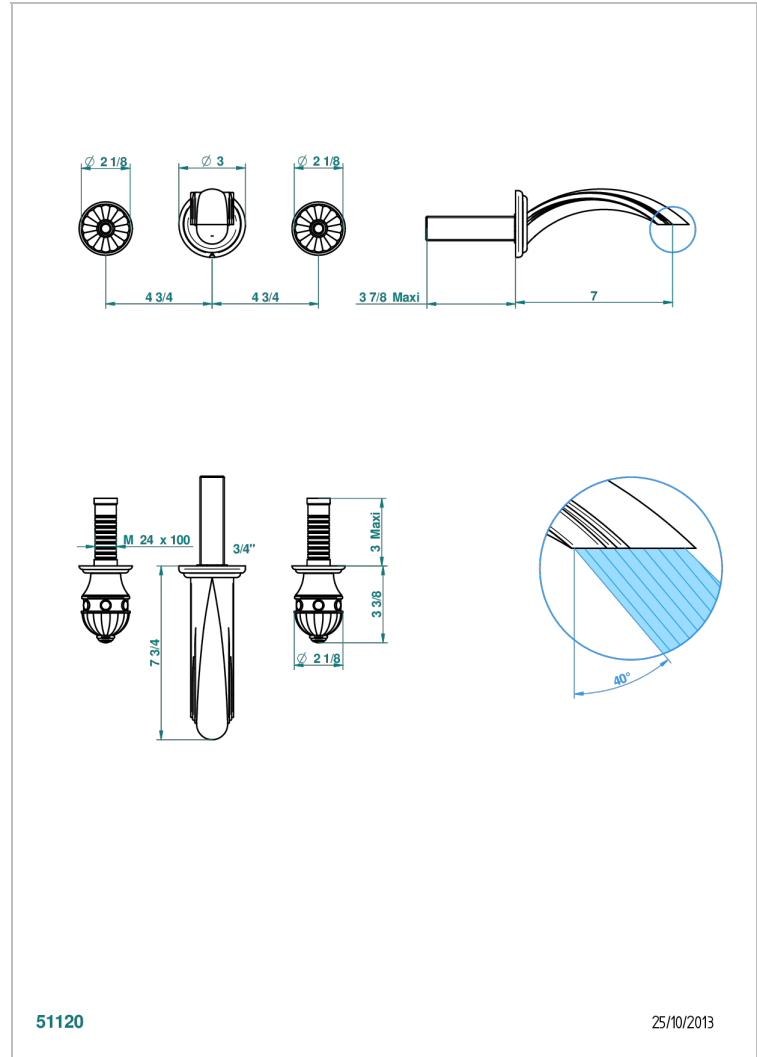

CHEVERNY BLACK ONYX

U1V-40GB

Trim only for wall mounted 3-hole basin mixer

THG[®]
PARIS

CHARACTERISTIC

- Cheverny black Onyx
- Trim only for wall mounted 3-hole basin mixer

RELATED SKU'S

- Ref. G00-40AC Rough parts for wall mounted 3 hole mixer, cross handle version
- Ref. G00-40AM Rough parts for wall mounted 3 hole mixer, lever handle version

AVAILABLE FINITIONS

Antique nickel - H28
Black ceram - D30
Blush PVD - H62
Brass color PVD - H49
Brown bronze color PVD - F33
Gold color PVD - H52

Graphite PVD - H64
Matt Umber PVD - H67
Matt blush PVD - H60
Matt brass color PVD - H50
Matt brown bronze color PVD - F34
Matt chrome - C02