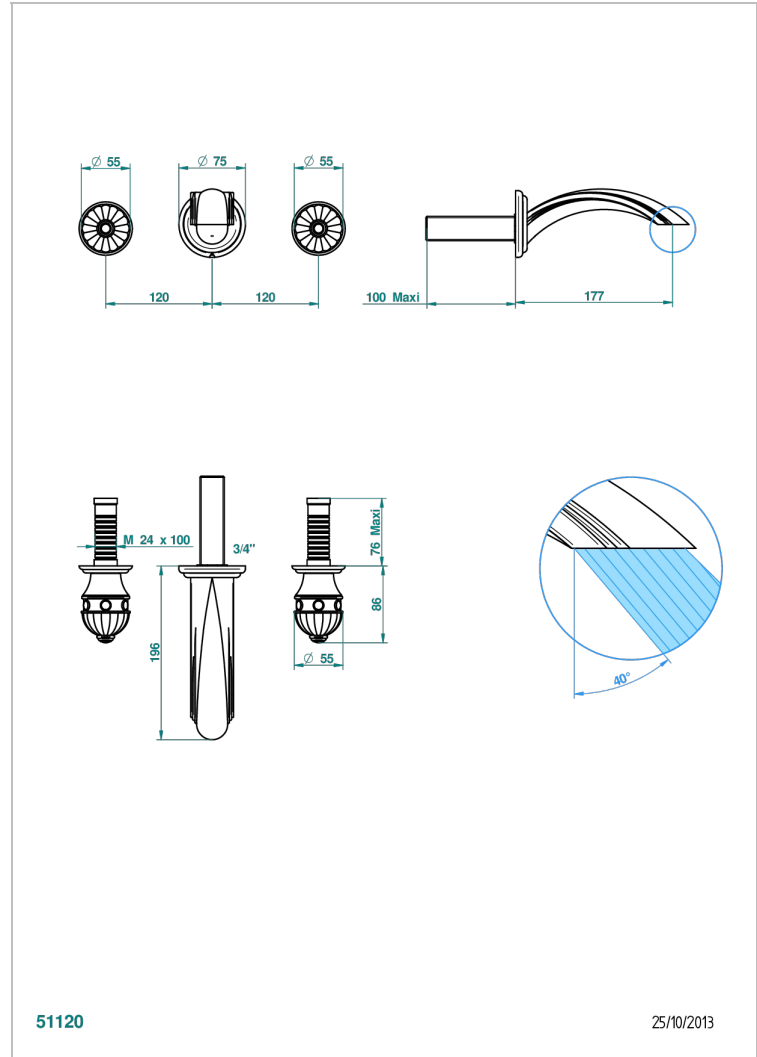

CHEVERNY BLACK ONYX

U1V-40GB

Trim only for wall mounted 3-hole basin mixer

THG[®]
PARIS

CHARACTERISTIC

- Cheverny black Onyx
- Trim only for wall mounted 3-hole basin mixer

RELATED SKU'S

- Ref. G00-40AC Rough parts for wall mounted 3 hole mixer, cross handle version
- Ref. G00-40AM Rough parts for wall mounted 3 hole mixer, lever handle version

AVAILABLE FINITIONS

Antique nickel - H28
Black ceram - D30
Blush PVD - H62
Brass color PVD - H49
Brown bronze color PVD - F33
Gold color PVD - H52

Graphite PVD - H64
Matt Umber PVD - H67
Matt blush PVD - H60
Matt brass color PVD - H50
Matt brown bronze color PVD - F34
Matt chrome - C02