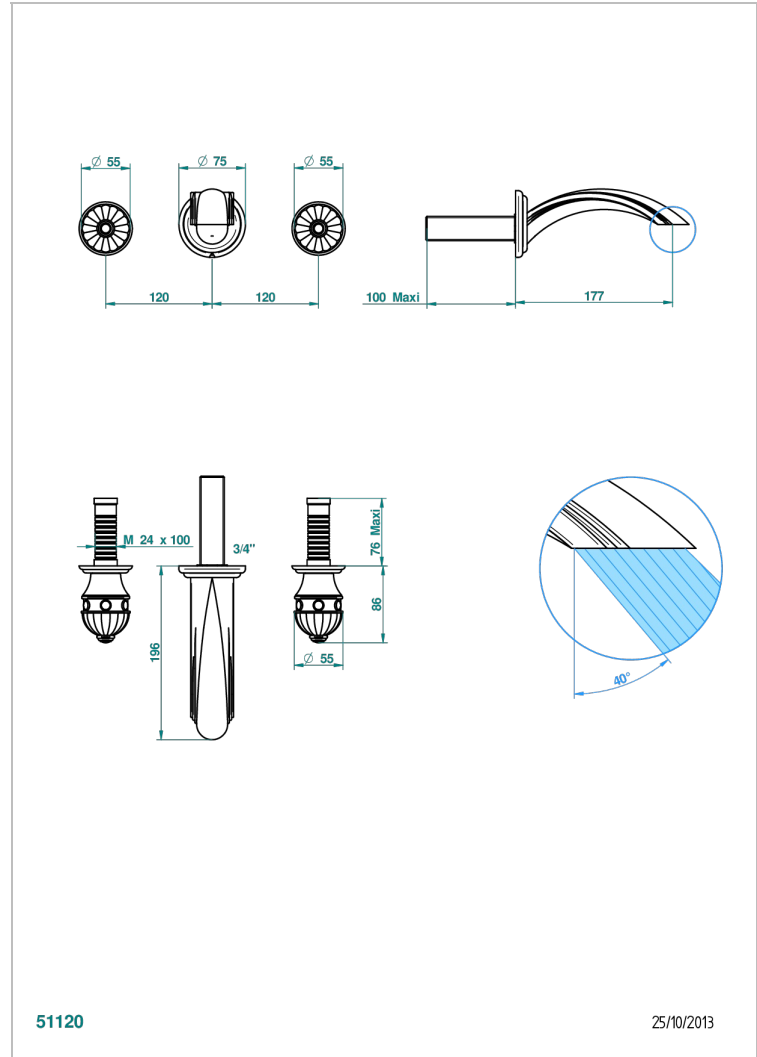

AMBOISE BLACK ONYX

A1M-41GB

Trim for wall mounted 3-hole bath set only

CHARACTERISTIC

- Amboise Black Onyx
- Trim for wall mounted 3-hole bath set only

RELATED SKU'S

- Ref. G00-40AM/US Rough parts for wall set (one counter clockwise and one clockwise cartridges)

Umber PVD - H66