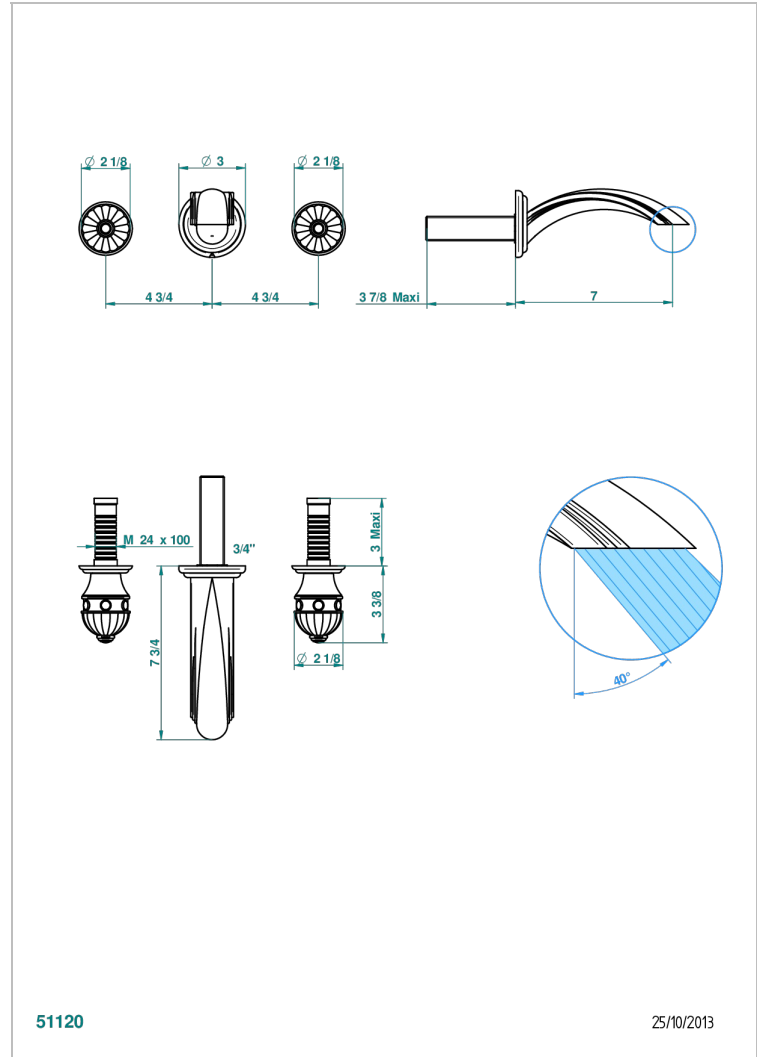

AMBOISE BLACK ONYX

A1M-41GB

Trim for wall mounted 3-hole bath set only

51120

25/10/2013

CHARACTERISTIC

- Amboise Black Onyx
- Trim for wall mounted 3-hole bath set only

RELATED SKU'S

- Ref. G00-40AM/US Rough parts for wall set (one counter clockwise and one clockwise cartridges)

AVAILABLE FINITIONS

Black ceram - D30
Blush PVD - H62
Brass color PVD - H49
Brown bronze color PVD - F33
Chrome polished - A02
Chrome polished / gold polished - G02

Matt nickel color PVD - H56
Nickel antique / Sovereign - H28
Nickel color PVD - H55
Nickel polished - B01
Soft gold - F30
Soft matt gold - F31

Umber PVD - H66