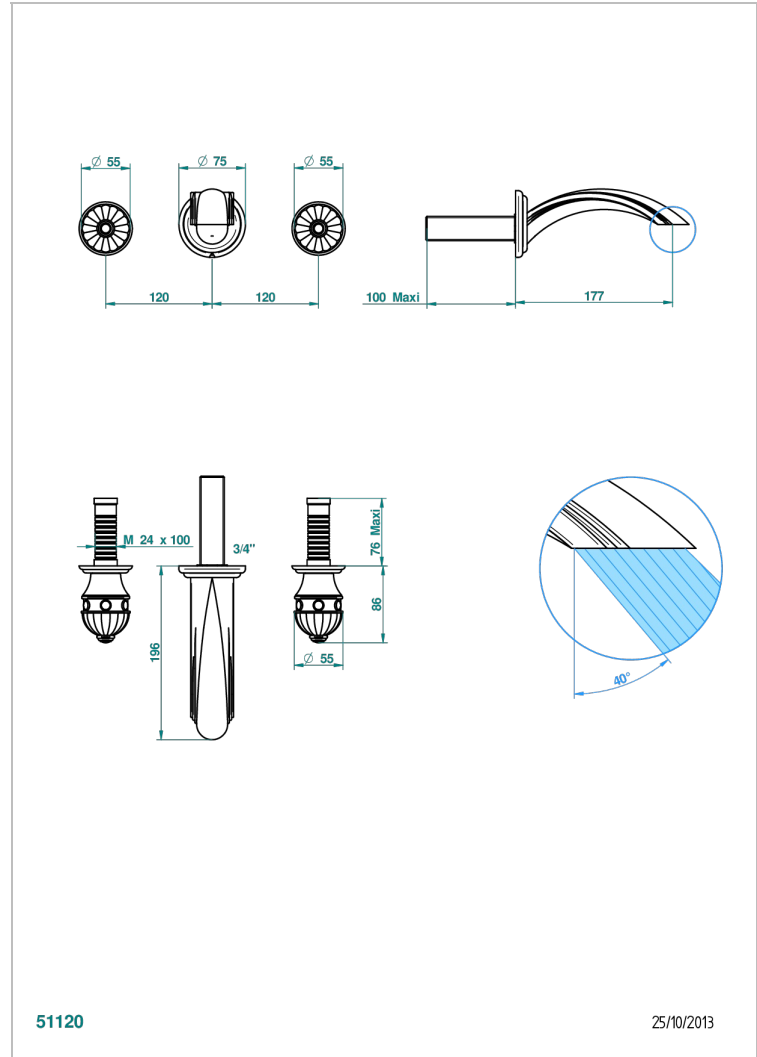

AMBOISE BLACK ONYX

A1M-41GB

Trim only for wall mounted 3-hole bath mixer

THG[®]
PARIS

CHARACTERISTIC

- Amboise Black Onyx
- Trim only for wall mounted 3-hole bath mixer

RELATED SKU'S

- Ref. G00-40AC Rough parts for wall mounted 3 hole mixer, cross handle version
- Ref. G00-40AM Rough parts for wall mounted 3 hole mixer, lever handle version

AVAILABLE FINITIONS

Antique nickel - H28
Black ceram - D30
Blush PVD - H62
Brass color PVD - H49
Brown bronze color PVD - F33
Gold color PVD - H52

Graphite PVD - H64
Matt Umber PVD - H67
Matt blush PVD - H60
Matt brass color PVD - H50
Matt brown bronze color PVD - F34
Matt chrome - C02