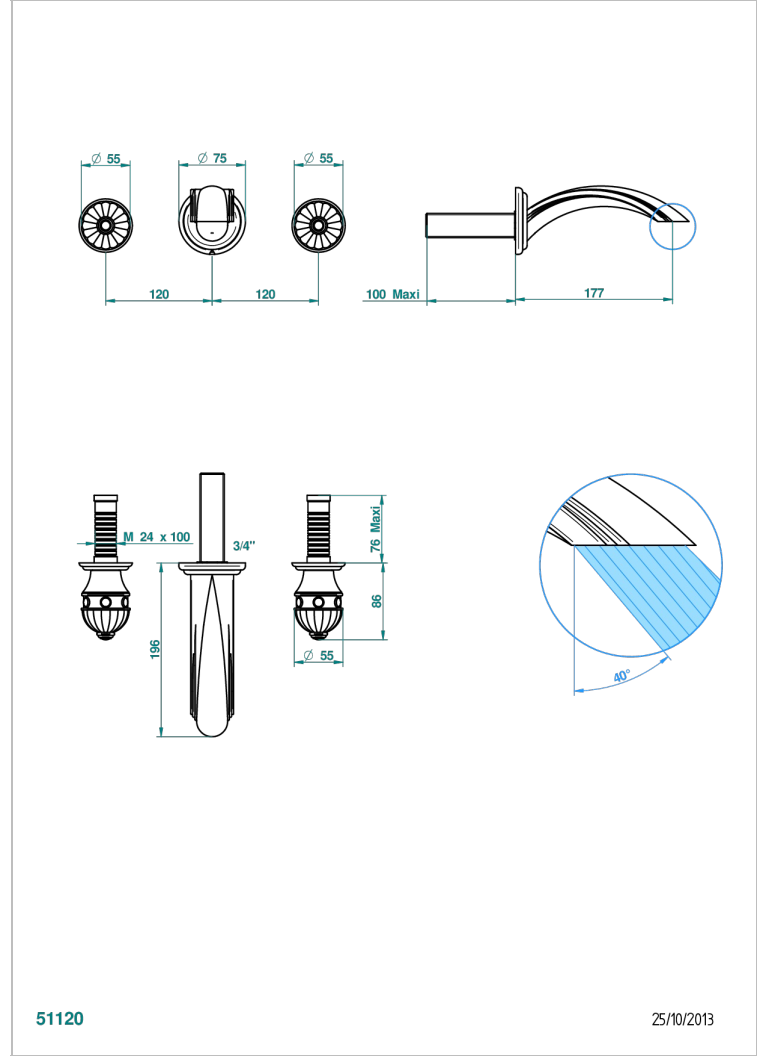

AMBOISE ONICE NEGRO

A1M-41GB

Trim only for wall mounted 3-hole bath mixer

THG[®]
PARIS

CARACTERÍSTICAS

- Amboise Onice Negro
- Trim only for wall mounted 3-hole bath mixer

PRODUCTOS RELACIONADOS

- Ref. G00-40AC Rough parts for wall mounted 3 hole mixer, cross handle version
- Ref. G00-40AM Rough parts for wall mounted 3 hole mixer, lever handle version

ACABADOS DISPONIBLES

Cerámica negra mate - D30
Cromo - A02
Cromo / dorado - G02
Cromo mate - C02
Dorado - F01
Dorado mate - F07

Dorado pálido - F30
Dorado pálido mate (sin barniz) - F31
Níquel - B01
Níquel mate - C01
Níquel viejo - H28
Pvd blush - H62