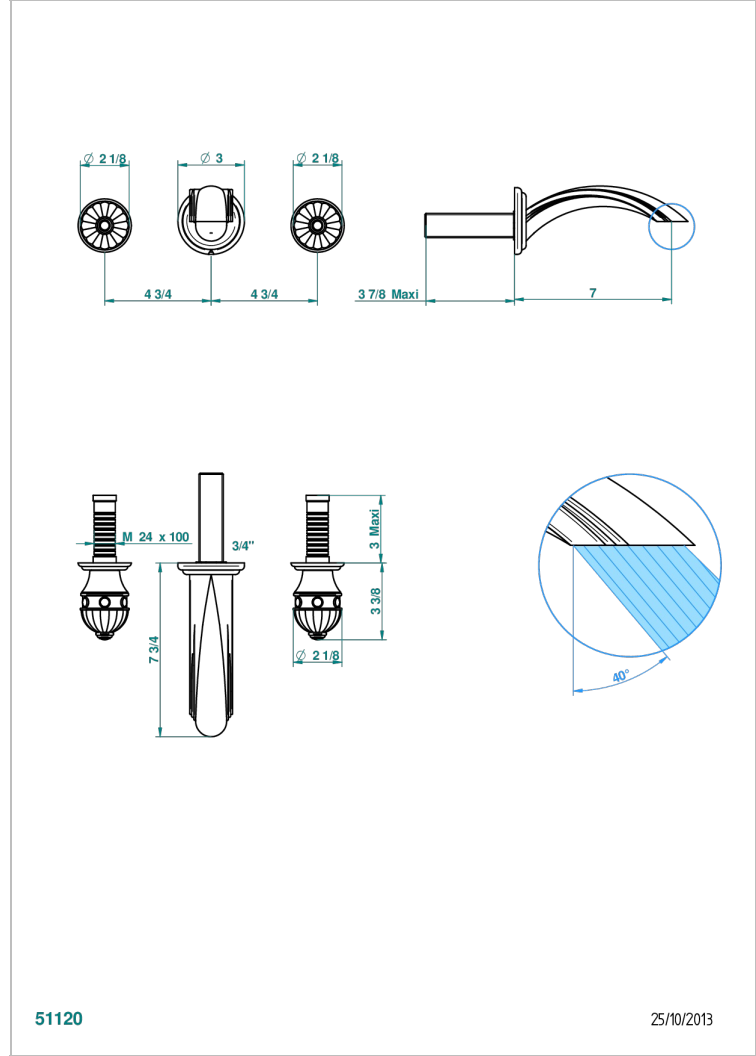

AMBOISE ONICE NEGRO

A1M-41GB

Trim only for wall mounted 3-hole bath mixer

THG[®]
PARIS

51120

25/10/2013

CARACTERÍSTICAS

- Amboise Onice Negro
- Trim only for wall mounted 3-hole bath mixer

PRODUCTOS RELACIONADOS

- Ref. G00-40AC Rough parts for wall mounted 3 hole mixer, cross handle version
- Ref. G00-40AM Rough parts for wall mounted 3 hole mixer, lever handle version

ACABADOS DISPONIBLES