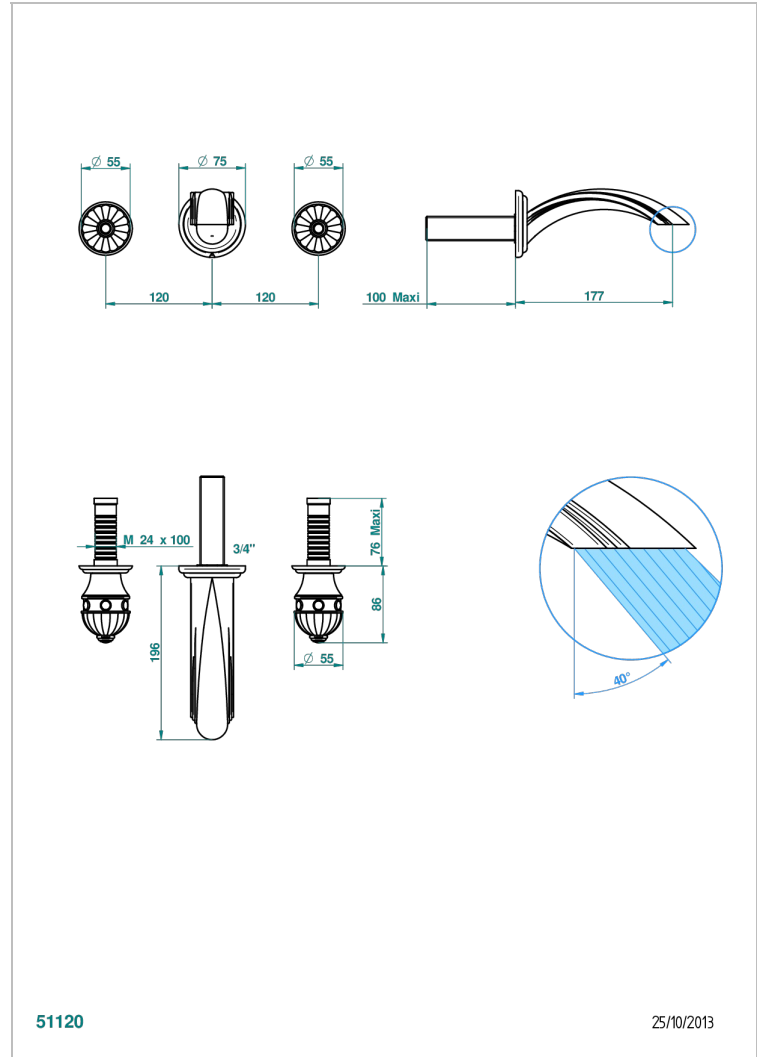

# AMBOISE BLACK ONYX

A1M-41GB

Trim only for wall mounted 3-hole bath mixer

THG<sup>®</sup>  
PARIS

51120

25/10/2013

## CHARACTERISTIC

- Amboise Black Onyx
- Trim only for wall mounted 3-hole bath mixer

## RELATED SKU'S

- Ref. G00-40AC Rough parts for wall mounted 3 hole mixer, cross handle version
- Ref. G00-40AM Rough parts for wall mounted 3 hole mixer, lever handle version