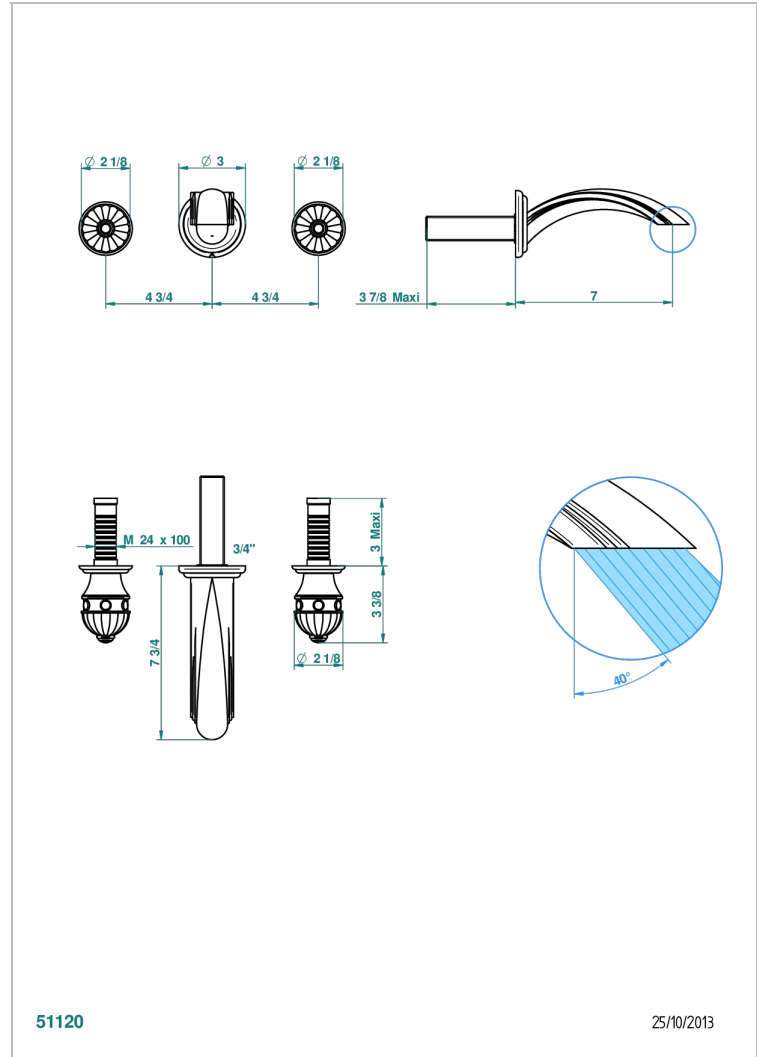

AMBOISE BLACK ONYX

A1M-41GB

Trim only for wall mounted 3-hole bath mixer

51120

25/10/2013

CHARACTERISTIC

- Amboise Black Onyx
- Trim only for wall mounted 3-hole bath mixer

RELATED SKU'S

- Ref. G00-40AC Rough parts for wall mounted 3 hole mixer, cross handle version
- Ref. G00-40AM Rough parts for wall mounted 3 hole mixer, lever handle version

AVAILABLE FINITIONS

Antique nickel - H28
Black ceram - D30
Blush PVD - H62
Brass color PVD - H49
Brown bronze color PVD - F33
Gold color PVD - H52