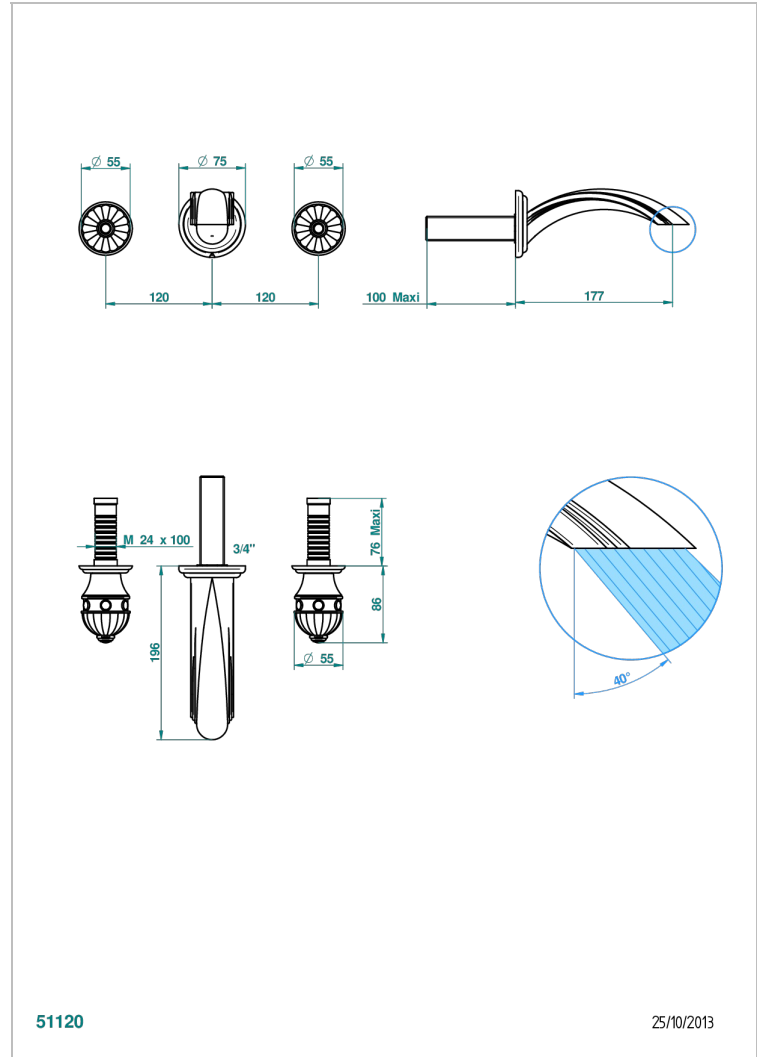

AMBOISE BLACK ONYX

A1M-40GBUS

Trim for wall mounted 3-hole lavatory set only

51120

25/10/2013

CHARACTERISTIC

- Amboise Black Onyx
- Trim for wall mounted 3-hole lavatory set only

RELATED SKU'S

- Ref. G00-40AM/US Rough parts for wall set (one counter clockwise and one clockwise cartridges)

AVAILABLE FINITIONS

Black ceram - D30
Blush PVD - H62
Brass color PVD - H49
Brown bronze color PVD - F33
Chrome polished - A02
Chrome polished / gold polished - G02

Matt nickel color PVD - H56
Nickel antique / Sovereign - H28
Nickel color PVD - H55
Nickel polished - B01
Soft gold - F30
Soft matt gold - F31

Umber PVD - H66