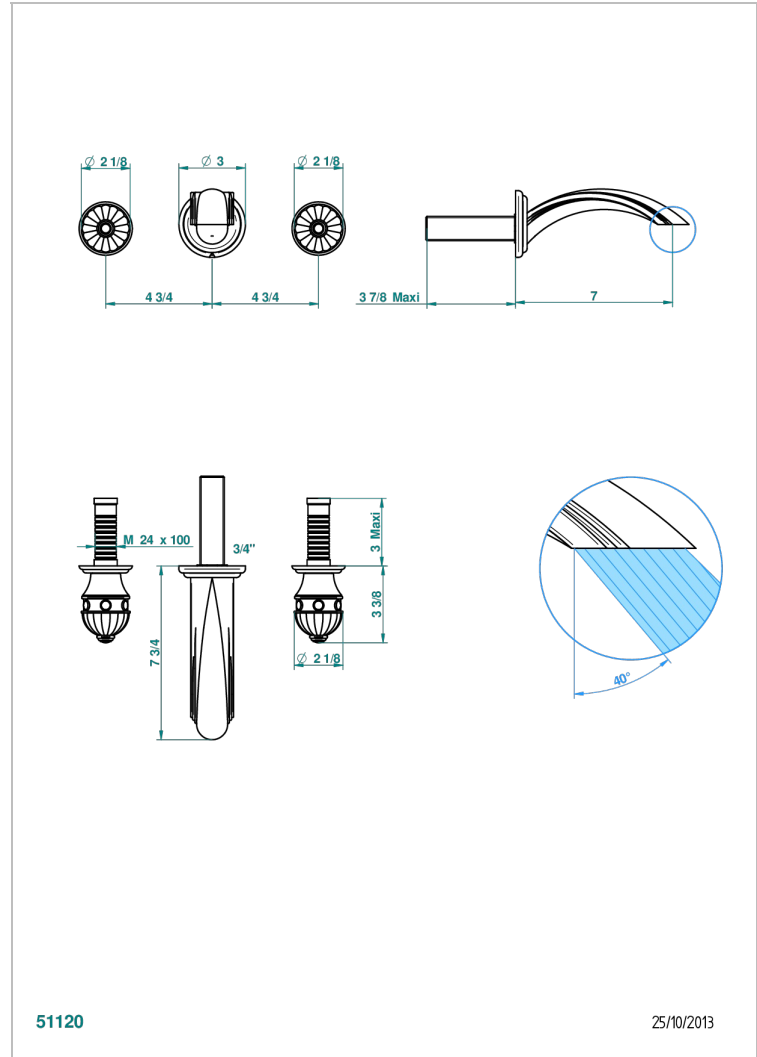

# AMBOISE BLACK ONYX

A1M-40GBUS

Trim for wall mounted 3-hole lavatory set only

51120

25/10/2013

## CHARACTERISTIC

- Amboise Black Onyx
- Trim for wall mounted 3-hole lavatory set only

## RELATED SKU'S

- Ref. G00-40AM/US Rough parts for wall set (one counter clockwise and one clockwise cartridges)