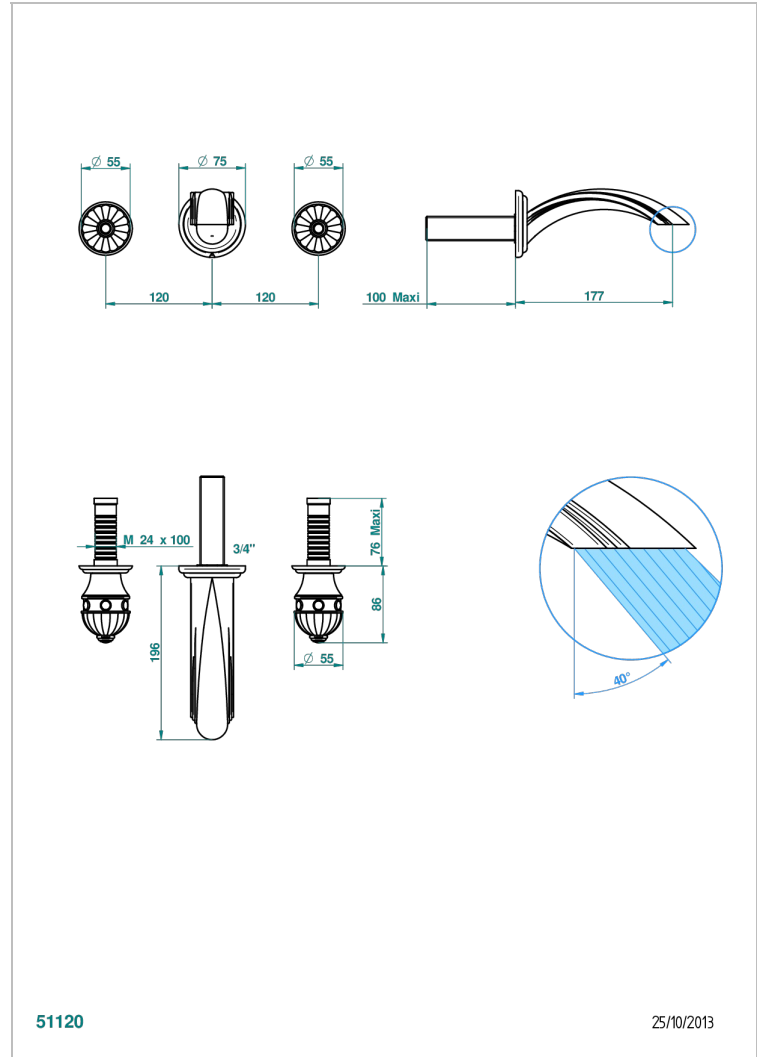

# AMBOISE BLACK ONYX

A1M-40GB

Trim only for wall mounted 3-hole basin mixer

THG<sup>®</sup>  
PARIS

51120

25/10/2013

## CHARACTERISTIC

- Amboise Black Onyx
- Trim only for wall mounted 3-hole basin mixer

## RELATED SKU'S

- Ref. G00-40AC Rough parts for wall mounted 3 hole mixer, cross handle version
- Ref. G00-40AM Rough parts for wall mounted 3 hole mixer, lever handle version