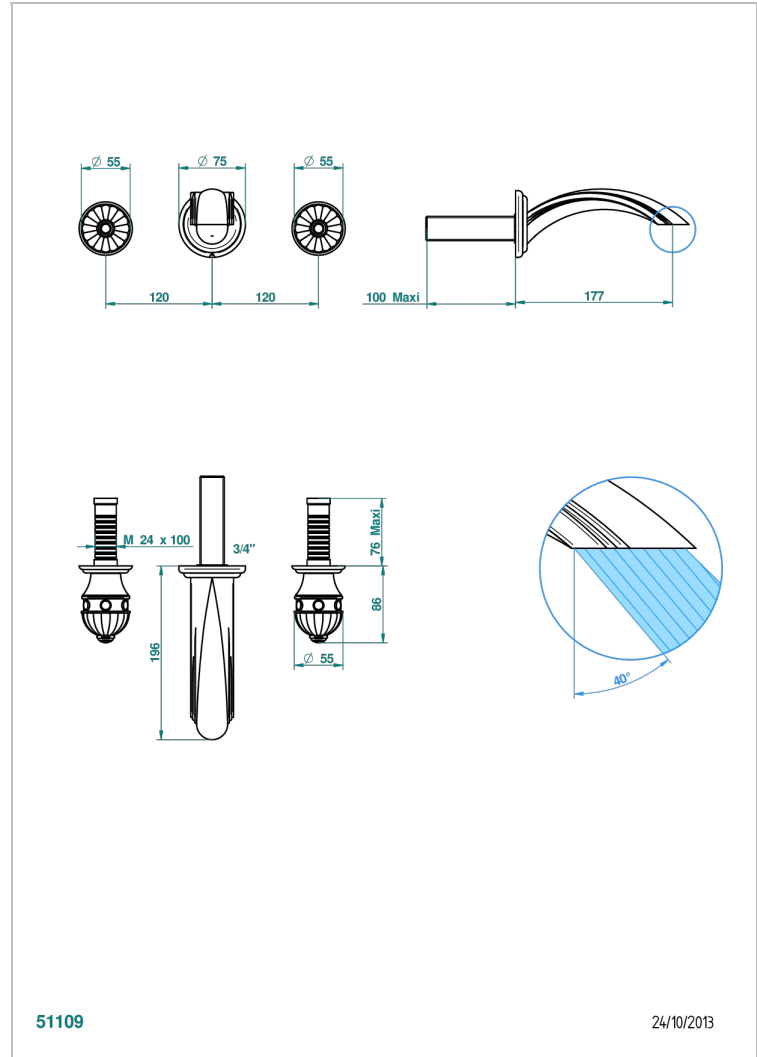

# CHEVERNY RED JASPER

A1U-41GB

Trim for wall mounted 3-hole bath set only

THG<sup>®</sup>  
PARIS

51109

24/10/2013

## CHARACTERISTIC

- Cheverny red Jasper
- Trim for wall mounted 3-hole bath set only

## RELATED SKU'S

- Ref. G00-40AM/US Rough parts for wall set (one counter clockwise and one clockwise cartridges)