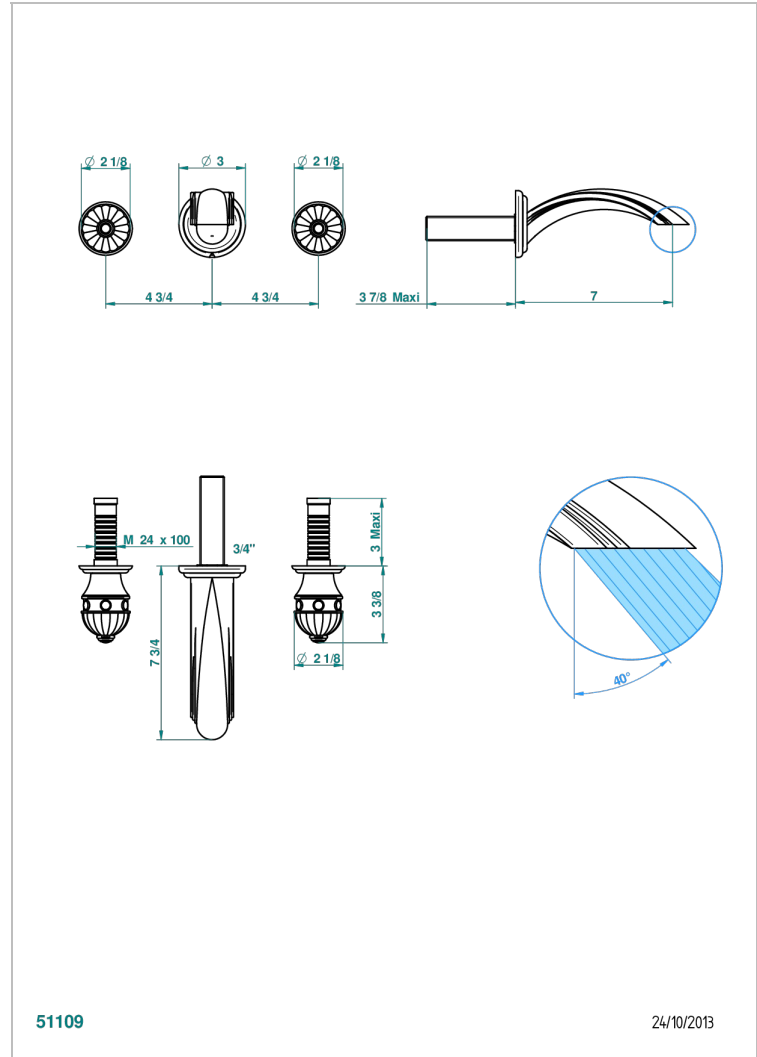

# CHEVERNY RED JASPER

A1U-41GB

Trim for wall mounted 3-hole bath set only

51109

24/10/2013

## CHARACTERISTIC

- Cheverny red Jasper
- Trim for wall mounted 3-hole bath set only

## RELATED SKU'S

- Ref. G00-40AM/US Rough parts for wall set (one counter clockwise and one clockwise cartridges)