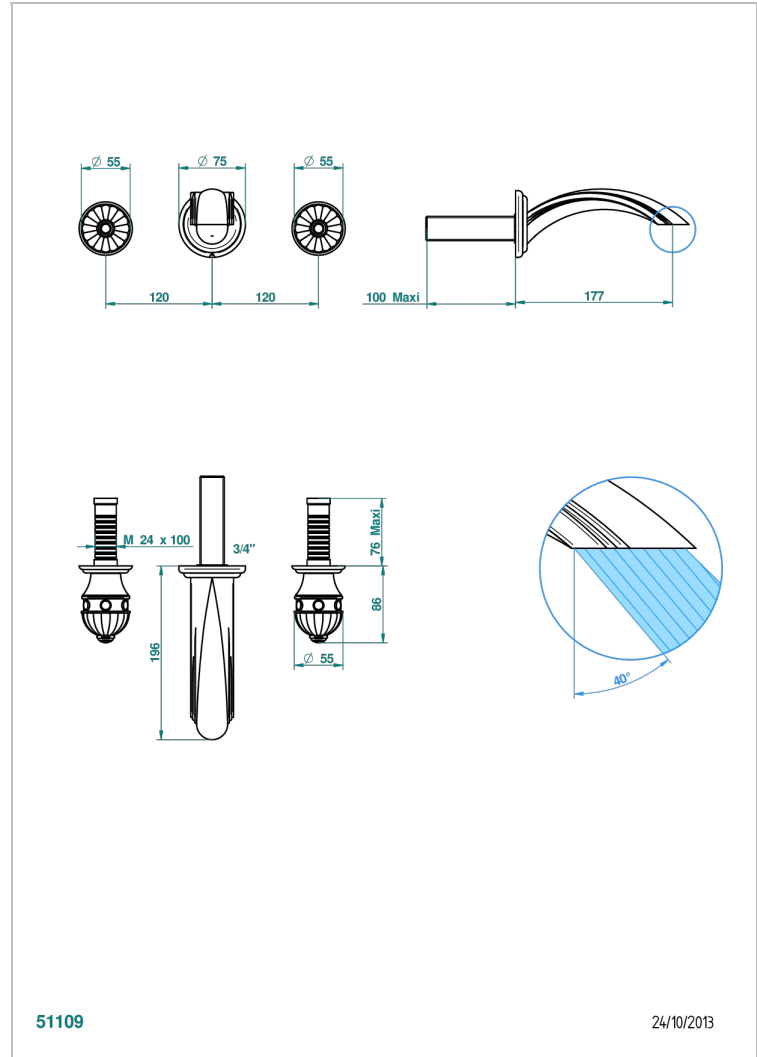

CHEVERNY JASPE ROJO

A1U-41GB

Trim only for wall mounted 3-hole bath mixer

THG[®]
PARIS

CARACTERÍSTICAS

- Cheverny Jaspe Rojo
- Trim only for wall mounted 3-hole bath mixer

PRODUCTOS RELACIONADOS

- Ref. G00-40AC Rough parts for wall mounted 3 hole mixer, cross handle version
- Ref. G00-40AM Rough parts for wall mounted 3 hole mixer, lever handle version

ACABADOS DISPONIBLES

Cerámica negra mate - D30
Cromo - A02
Cromo / dorado - G02
Cromo mate - C02
Dorado - F01
Dorado mate - F07

Dorado pálido - F30
Dorado pálido mate (sin barniz) - F31
Níquel - B01
Níquel mate - C01
Níquel viejo - H28
Pvd blush - H62