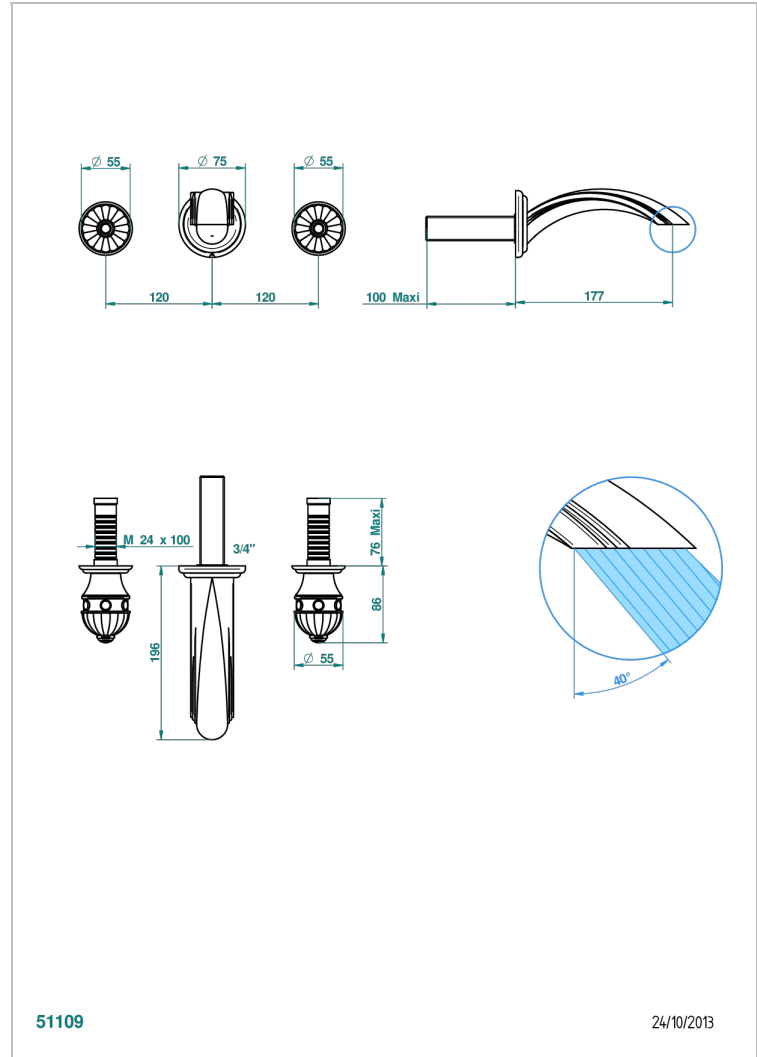

# CHEVERNY RED JASPER

A1U-41GB

Trim only for wall mounted 3-hole bath mixer

THG<sup>®</sup>  
PARIS

51109

24/10/2013

## CHARACTERISTIC

- Cheverny red Jasper
- Trim only for wall mounted 3-hole bath mixer

## RELATED SKU'S

- Ref. G00-40AC Rough parts for wall mounted 3 hole mixer, cross handle version
- Ref. G00-40AM Rough parts for wall mounted 3 hole mixer, lever handle version