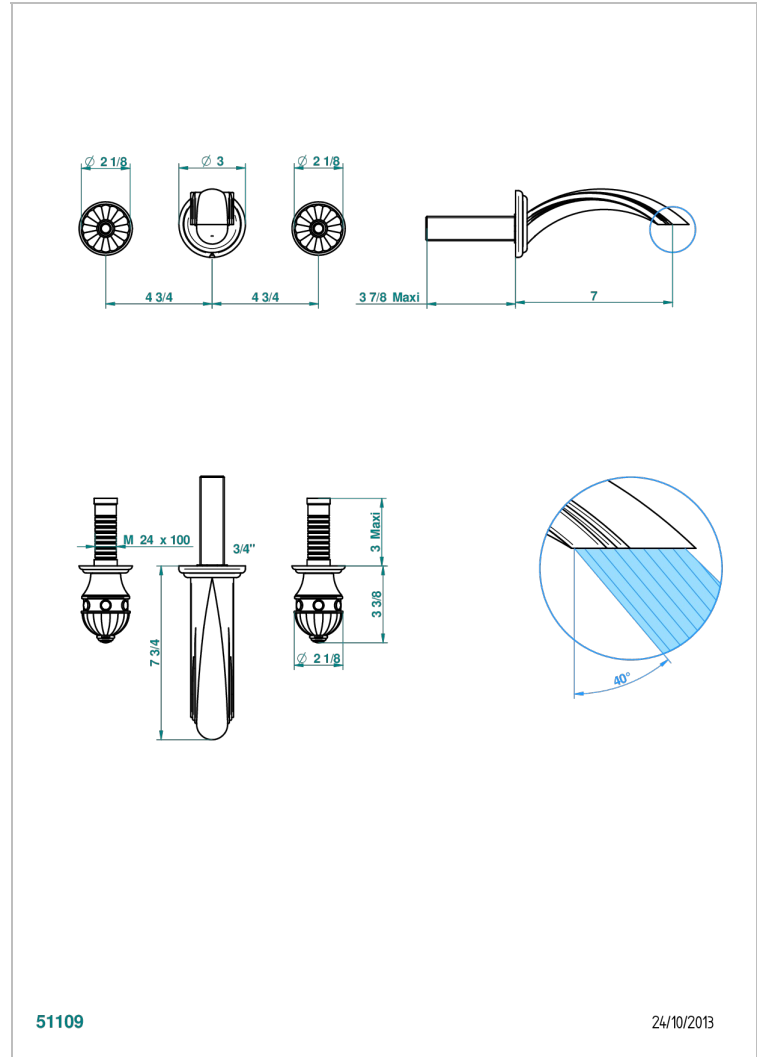

CHEVERNY RED JASPER

A1U-41GB

Trim only for wall mounted 3-hole bath mixer

THG[®]
PARIS

51109

24/10/2013

CHARACTERISTIC

- Cheverny red Jasper
- Trim only for wall mounted 3-hole bath mixer

RELATED SKU'S

- Ref. G00-40AC Rough parts for wall mounted 3 hole mixer, cross handle version
- Ref. G00-40AM Rough parts for wall mounted 3 hole mixer, lever handle version

AVAILABLE FINITIONS

Antique nickel - H28
Black ceram - D30
Blush PVD - H62
Brass color PVD - H49
Brown bronze color PVD - F33
Gold color PVD - H52