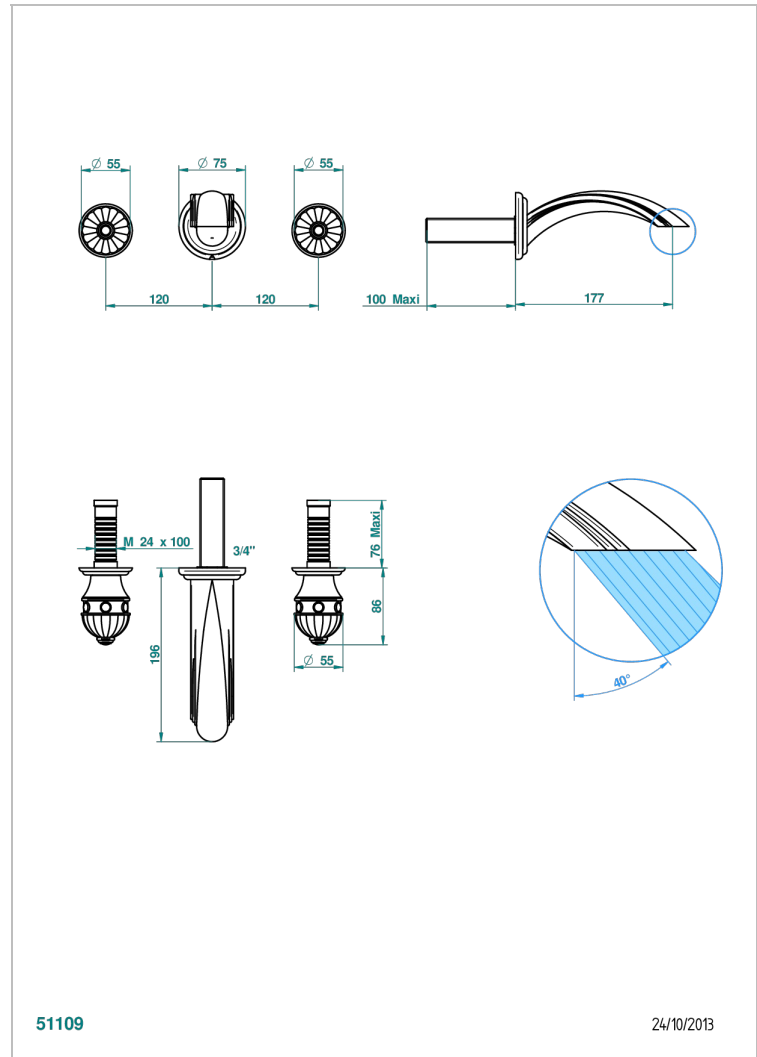

CHEVERNY RED JASPER

A1U-40GBUS

Trim for wall mounted 3-hole lavatory set only

THG[®]
PARIS

CHARACTERISTIC

- Cheverny red Jasper
- Trim for wall mounted 3-hole lavatory set only

RELATED SKU'S

- Ref. G00-40AM/US Rough parts for wall set (one counter clockwise and one clockwise cartridges)

AVAILABLE FINITIONS

Black ceram - D30
Blush PVD - H62
Brass color PVD - H49
Brown bronze color PVD - F33
Chrome polished - A02
Chrome polished / gold polished - G02

Gold color PVD - H52
Gold mat - F07
Gold polished - F01
Graphite PVD - H64
Matt Umber PVD - H67
Matt blush PVD - H60

Umber PVD - H66