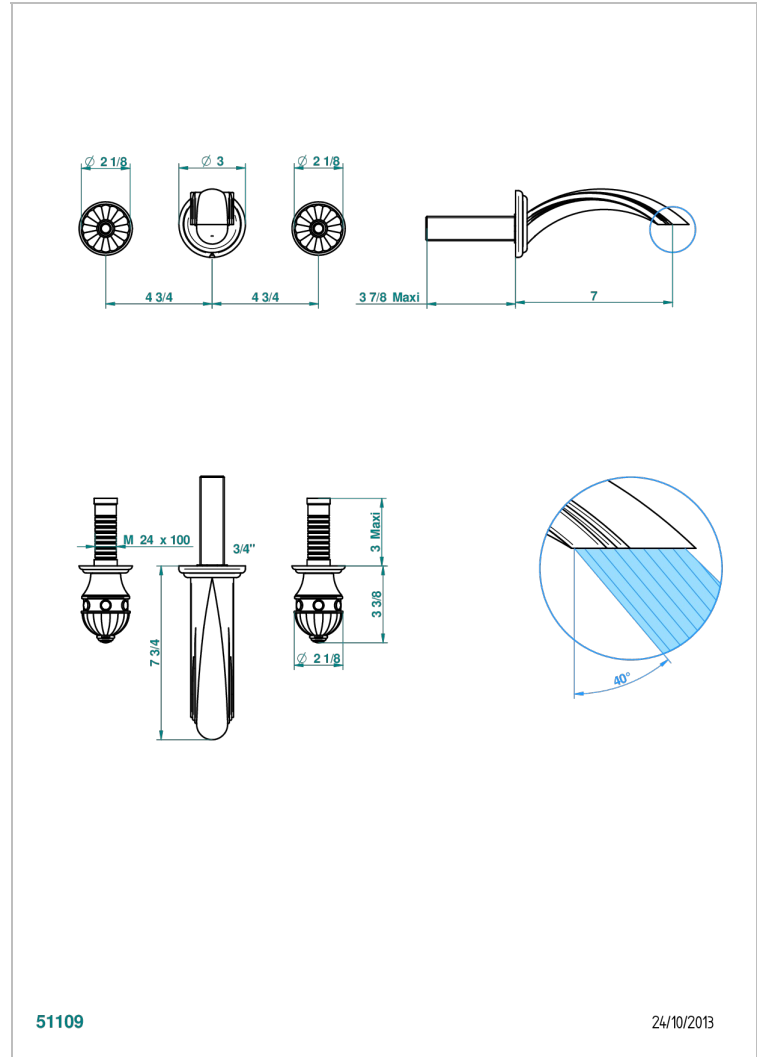

CHEVERNY RED JASPER

A1U-40GBUS

Trim for wall mounted 3-hole lavatory set only

THG[®]
PARIS

CHARACTERISTIC

- Cheverny red Jasper
- Trim for wall mounted 3-hole lavatory set only

RELATED SKU'S

- Ref. G00-40AM/US Rough parts for wall set (one counter clockwise and one clockwise cartridges)

Umber PVD - H66