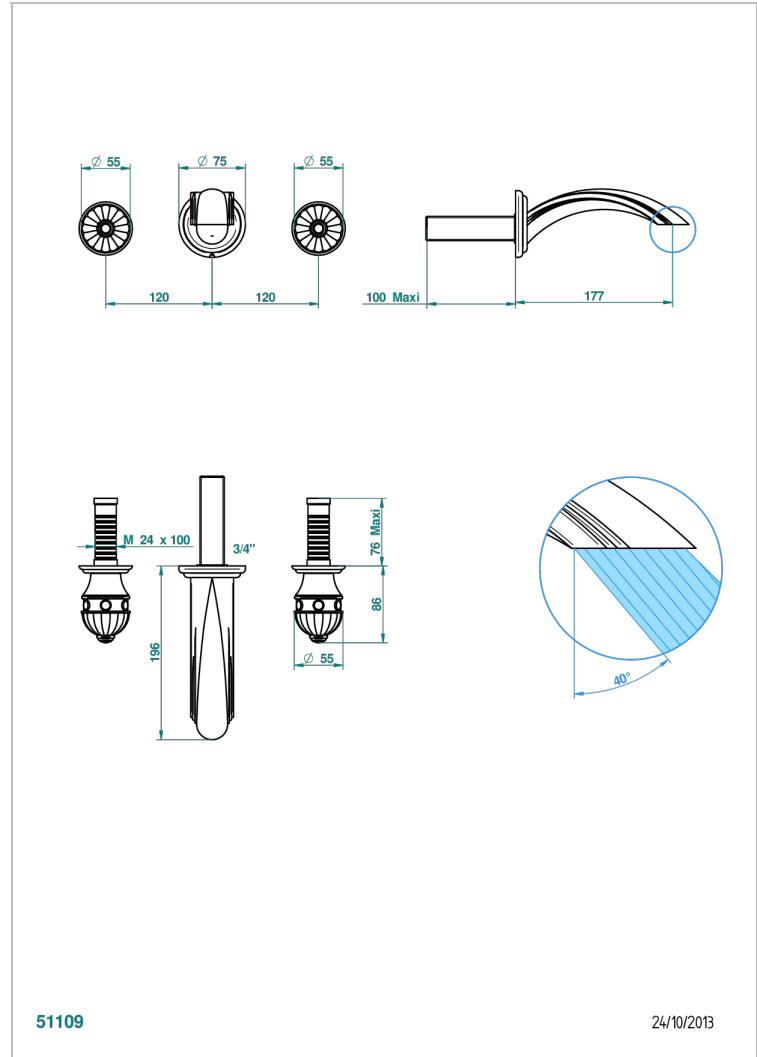

# CHEVERNY RED JASPER

A1U-40GB

Trim only for wall mounted 3-hole basin mixer

THG<sup>®</sup>  
PARIS

51109

24/10/2013

## CHARACTERISTIC

- Cheverny red Jasper
- Trim only for wall mounted 3-hole basin mixer

## RELATED SKU'S

- Ref. G00-40AC Rough parts for wall mounted 3 hole mixer, cross handle version
- Ref. G00-40AM Rough parts for wall mounted 3 hole mixer, lever handle version