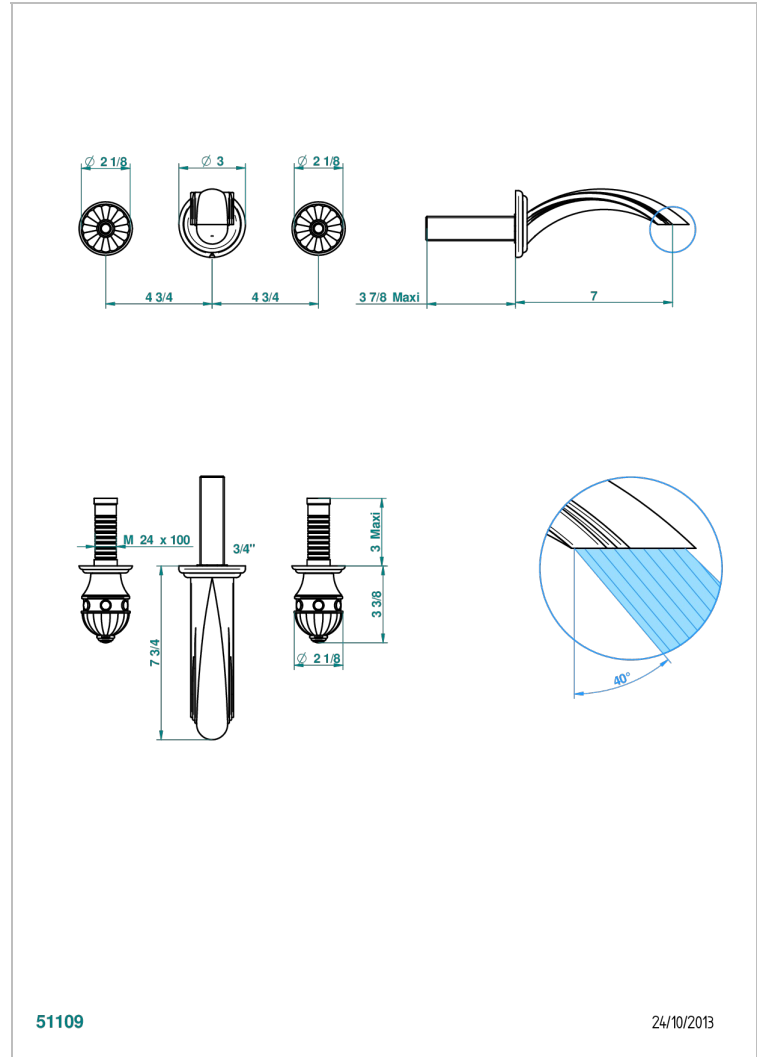

CHEVERNY RED JASPER

A1U-40GB

Trim only for wall mounted 3-hole basin mixer

THG[®]
PARIS

CHARACTERISTIC

- Cheverny red Jasper
- Trim only for wall mounted 3-hole basin mixer

RELATED SKU'S

- Ref. G00-40AC Rough parts for wall mounted 3 hole mixer, cross handle version
- Ref. G00-40AM Rough parts for wall mounted 3 hole mixer, lever handle version

AVAILABLE FINITIONS

Antique nickel - H28
Black ceram - D30
Blush PVD - H62
Brass color PVD - H49
Brown bronze color PVD - F33
Gold color PVD - H52

Graphite PVD - H64
Matt Umber PVD - H67
Matt blush PVD - H60
Matt brass color PVD - H50
Matt brown bronze color PVD - F34
Matt chrome - C02