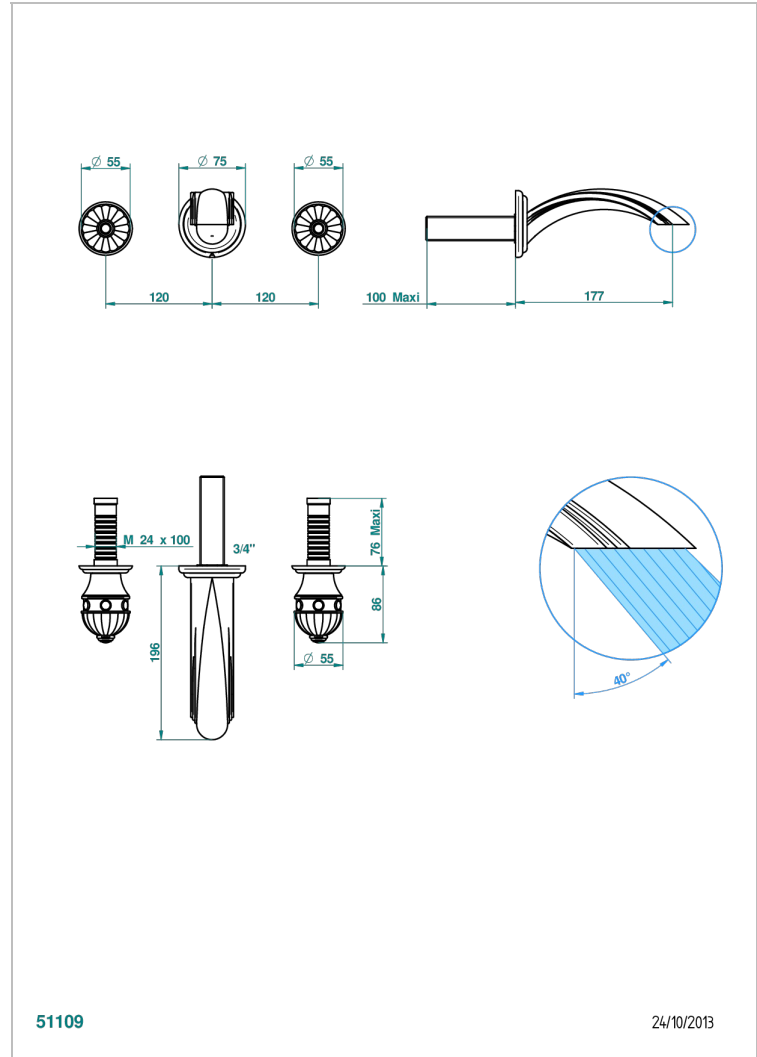

CHEVERNY RED JASPER

A1U-40GB

Trim only for wall mounted 3-hole basin mixer

THG[®]
PARIS

CHARACTERISTIC

- Cheverny red Jasper
- Trim only for wall mounted 3-hole basin mixer

RELATED SKU'S

- Ref. G00-40AC Rough parts for wall mounted 3 hole mixer, cross handle version
- Ref. G00-40AM Rough parts for wall mounted 3 hole mixer, lever handle version

AVAILABLE FINITIONS

Antique nickel - H28
Black ceram - D30
Blush PVD - H62
Brass color PVD - H49
Brown bronze color PVD - F33
Gold color PVD - H52

Graphite PVD - H64
Matt Umber PVD - H67
Matt blush PVD - H60
Matt brass color PVD - H50
Matt brown bronze color PVD - F34
Matt chrome - C02