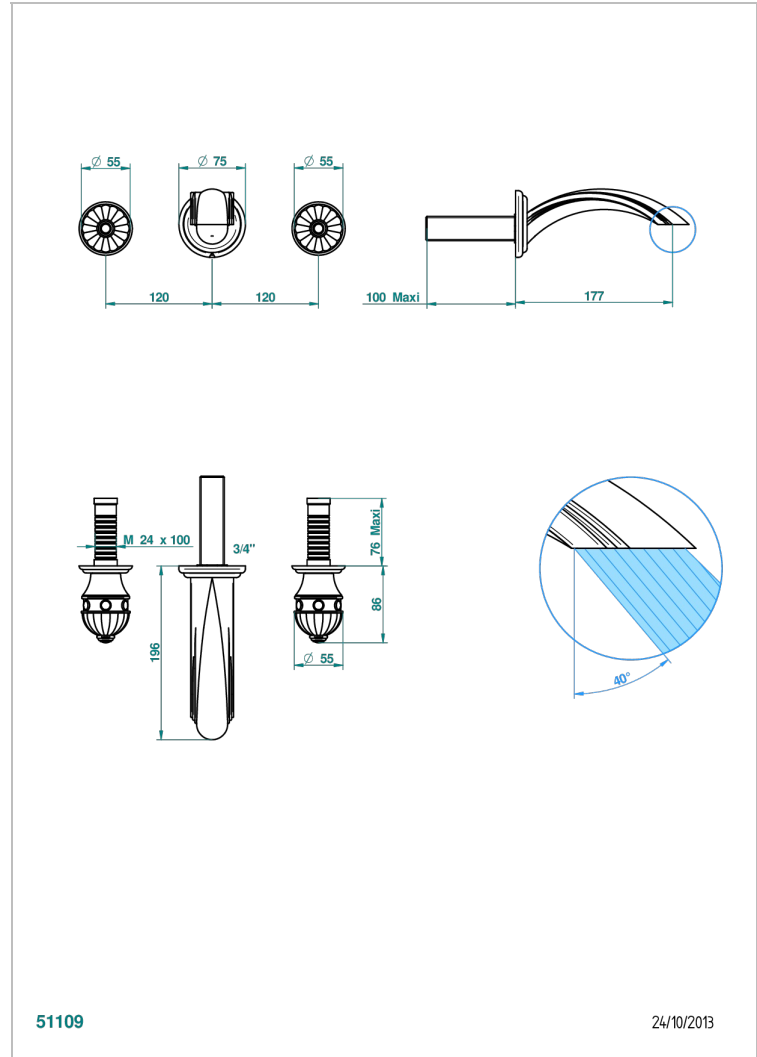

# CHEVERNY RED JASPER

A1U-40GB

Trim only for wall mounted 3-hole basin mixer

THG<sup>®</sup>  
PARIS

## CHARACTERISTIC

- Cheverny red Jasper
- Trim only for wall mounted 3-hole basin mixer

## RELATED SKU'S

- Ref. G00-40AC Rough parts for wall mounted 3 hole mixer, cross handle version
- Ref. G00-40AM Rough parts for wall mounted 3 hole mixer, lever handle version