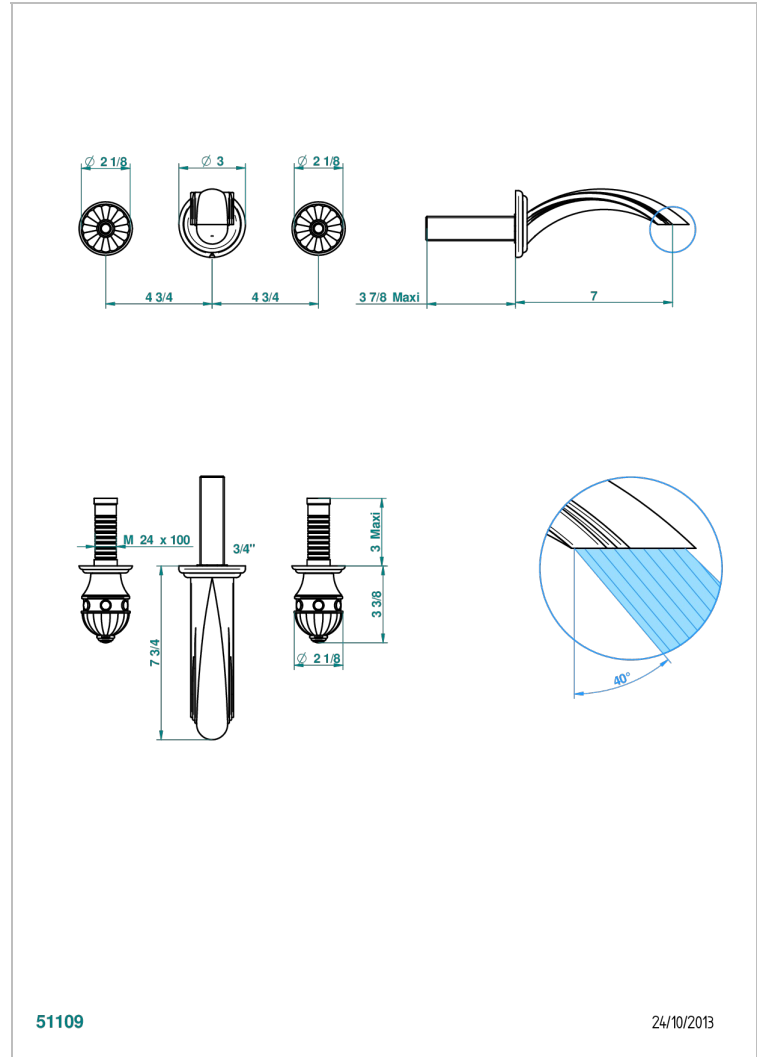

# CHEVERNY RED JASPER

A1U-40GB

Trim only for wall mounted 3-hole basin mixer

THG<sup>®</sup>  
PARIS

## CHARACTERISTIC

- Cheverny red Jasper
- Trim only for wall mounted 3-hole basin mixer

## RELATED SKU'S

- Ref. G00-40AC Rough parts for wall mounted 3 hole mixer, cross handle version
- Ref. G00-40AM Rough parts for wall mounted 3 hole mixer, lever handle version