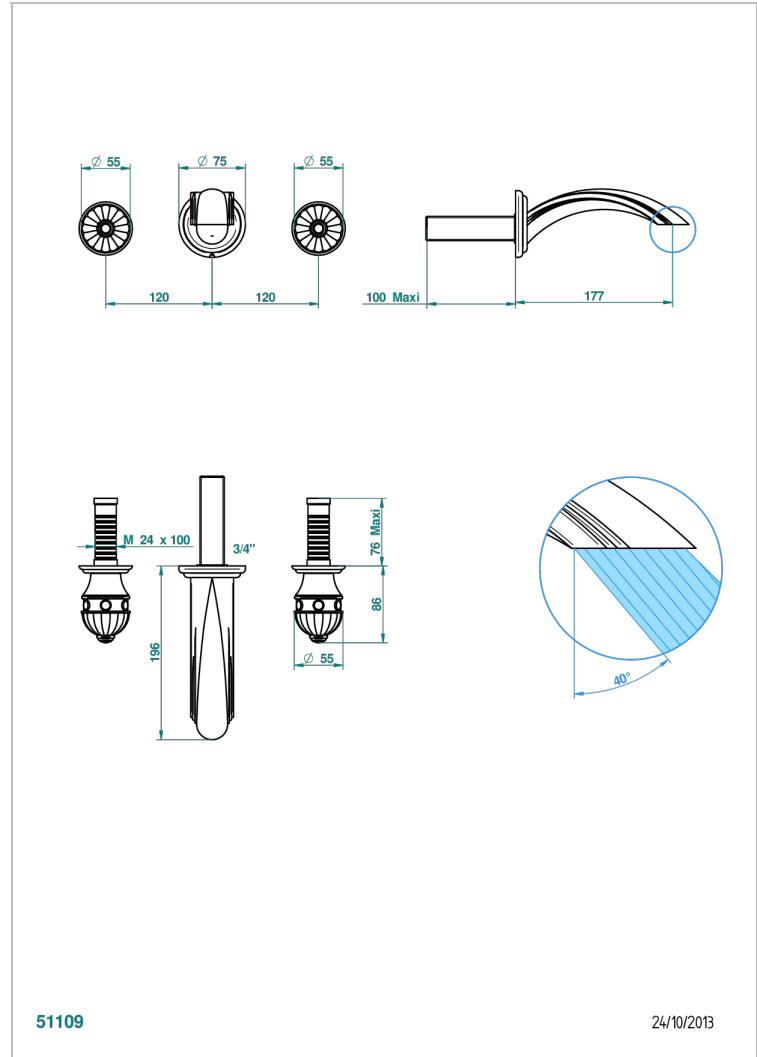

AMBOISE RED JASPER

A1L-41GB

Trim for wall mounted 3-hole bath set only

THG[®]
PARIS

CHARACTERISTIC

- Amboise Red Jasper
- Trim for wall mounted 3-hole bath set only

RELATED SKU'S

- Ref. G00-40AM/US Rough parts for wall set (one counter clockwise and one clockwise cartridges)

Umber PVD - H66