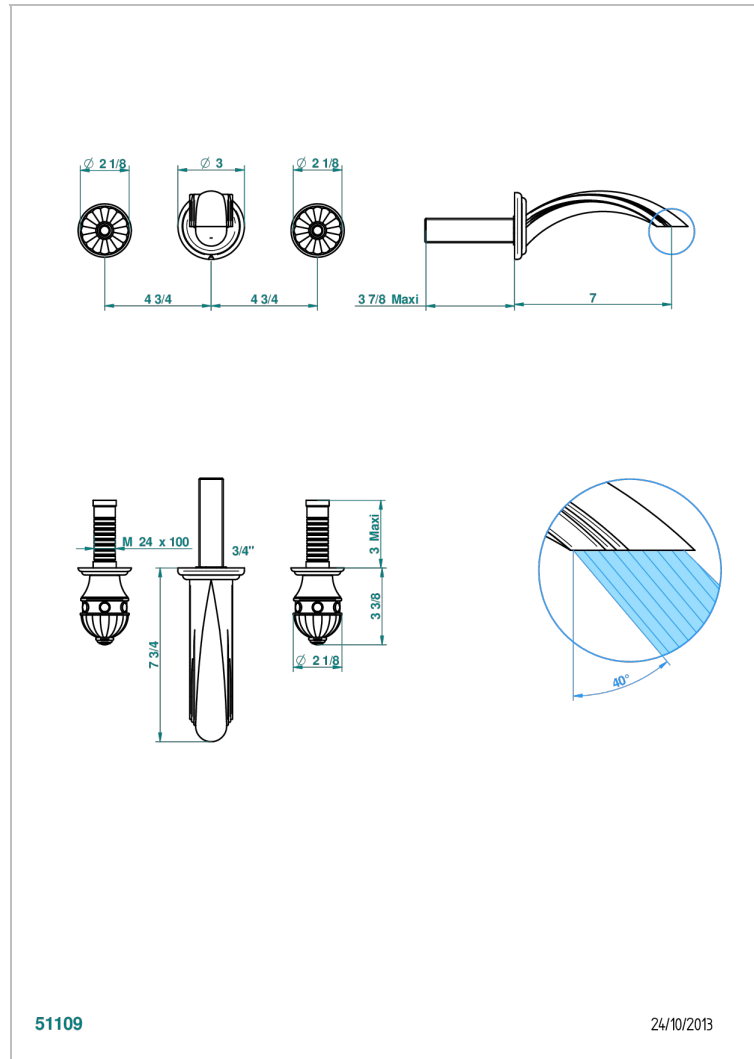

AMBOISE RED JASPER

A1L-41GB

Trim for wall mounted 3-hole bath set only

CHARACTERISTIC

- Amboise Red Jasper
- Trim for wall mounted 3-hole bath set only

RELATED SKU'S

- Ref. G00-40AM/US Rough parts for wall set (one counter clockwise and one clockwise cartridges)

AVAILABLE FINITIONS

Black ceram - D30
Blush PVD - H62
Brass color PVD - H49
Brown bronze color PVD - F33
Chrome polished - A02
Chrome polished / gold polished - G02

Gold color PVD - H52
Gold mat - F07
Gold polished - F01
Graphite PVD - H64
Matt Umber PVD - H67
Matt blush PVD - H60

Umber PVD - H66