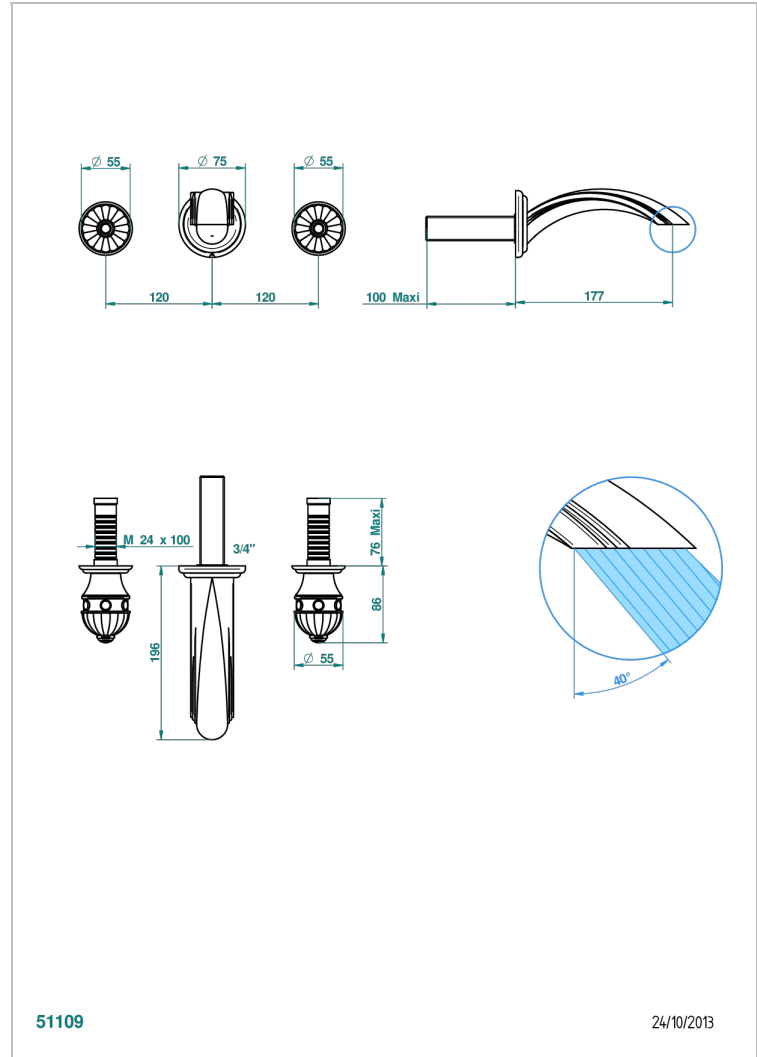

AMBOISE JASPE ROJO

A1L-41GB

Trim only for wall mounted 3-hole bath mixer

THG[®]
PARIS

51109

24/10/2013

CARACTERÍSTICAS

- Amboise Jaspe Rojo
- Trim only for wall mounted 3-hole bath mixer

PRODUCTOS RELACIONADOS

- Ref. G00-40AC Rough parts for wall mounted 3 hole mixer, cross handle version
- Ref. G00-40AM Rough parts for wall mounted 3 hole mixer, lever handle version

ACABADOS DISPONIBLES