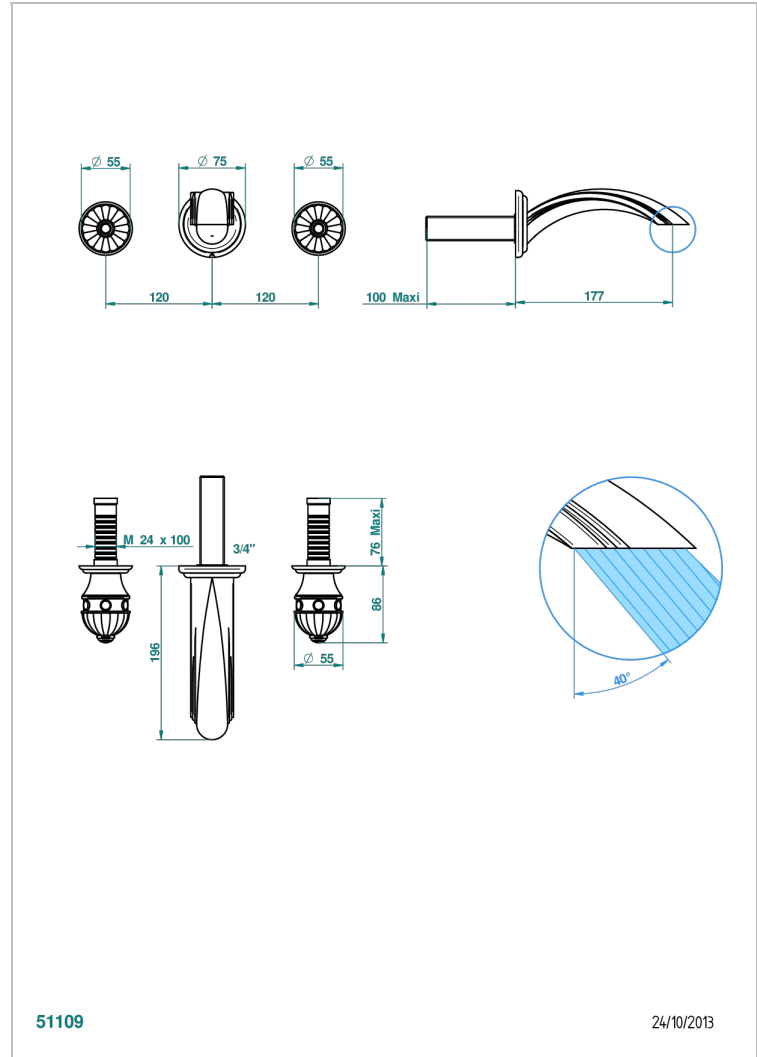

# AMBOISE RED JASPER

A1L-41GB

Trim only for wall mounted 3-hole bath mixer

THG<sup>®</sup>  
PARIS

## CHARACTERISTIC

- Amboise Red Jasper
- Trim only for wall mounted 3-hole bath mixer

## RELATED SKU'S

- Ref. G00-40AC Rough parts for wall mounted 3 hole mixer, cross handle version
- Ref. G00-40AM Rough parts for wall mounted 3 hole mixer, lever handle version