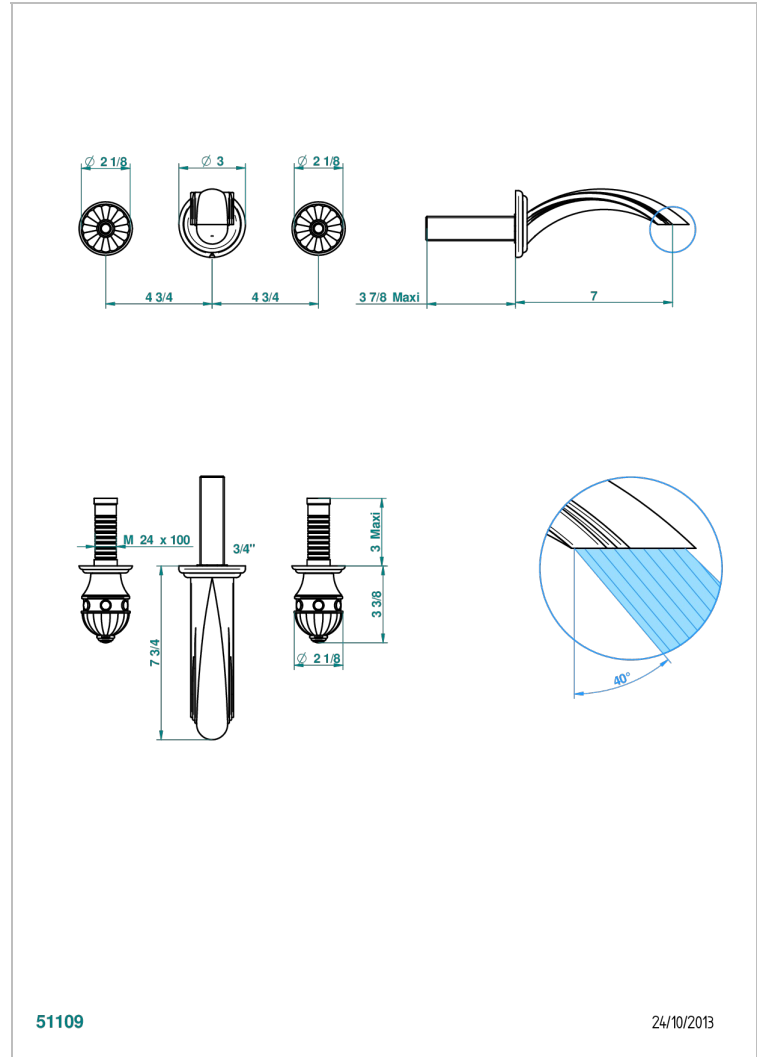

AMBOISE JASPE ROJO

A1L-41GB

Trim only for wall mounted 3-hole bath mixer

THG[®]
PARIS

CARACTERÍSTICAS

- Amboise Jaspe Rojo
- Trim only for wall mounted 3-hole bath mixer

PRODUCTOS RELACIONADOS

- Ref. G00-40AC Rough parts for wall mounted 3 hole mixer, cross handle version
- Ref. G00-40AM Rough parts for wall mounted 3 hole mixer, lever handle version

ACABADOS DISPONIBLES

Cerámica negra mate - D30
Cromo - A02
Cromo / dorado - G02
Cromo mate - C02
Dorado - F01
Dorado mate - F07

Dorado pálido - F30
Dorado pálido mate (sin barniz) - F31
Níquel - B01
Níquel mate - C01
Níquel viejo - H28
Pvd blush - H62