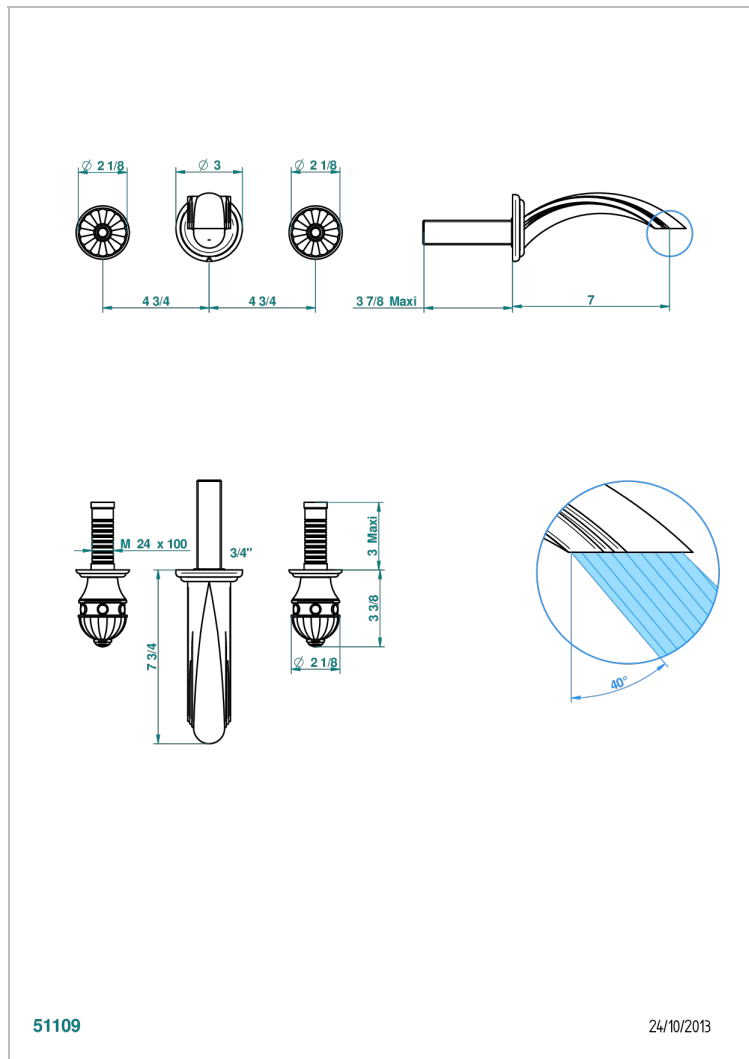

AMBOISE RED JASPER

A1L-41GB

Trim only for wall mounted 3-hole bath mixer

THG[®]
PARIS

51109

24/10/2013

CHARACTERISTIC

- Amboise Red Jasper
- Trim only for wall mounted 3-hole bath mixer

RELATED SKU'S

- Ref. G00-40AC Rough parts for wall mounted 3 hole mixer, cross handle version
- Ref. G00-40AM Rough parts for wall mounted 3 hole mixer, lever handle version

AVAILABLE FINITIONS

Antique nickel - H28
Black ceram - D30
Blush PVD - H62
Brass color PVD - H49
Brown bronze color PVD - F33
Gold color PVD - H52