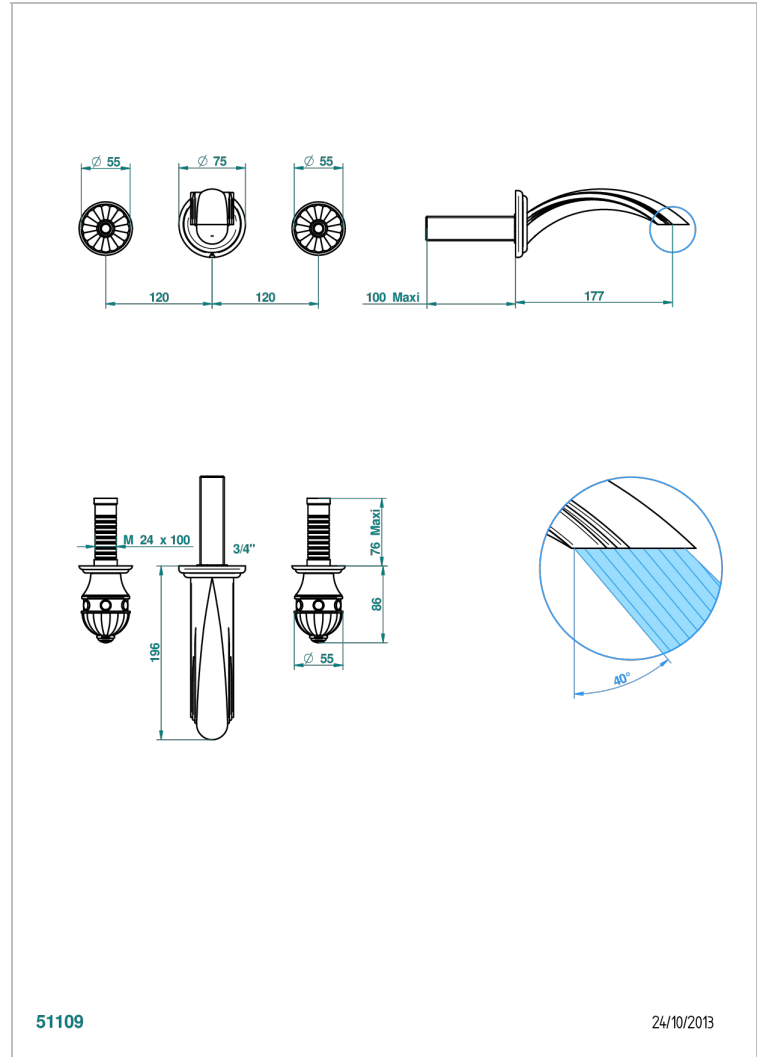

AMBOISE RED JASPER

A1L-41GB

Trim only for wall mounted 3-hole bath mixer

THG[®]
PARIS

51109

24/10/2013

CHARACTERISTIC

- Amboise Red Jasper
- Trim only for wall mounted 3-hole bath mixer

RELATED SKU'S

- Ref. G00-40AC Rough parts for wall mounted 3 hole mixer, cross handle version
- Ref. G00-40AM Rough parts for wall mounted 3 hole mixer, lever handle version

AVAILABLE FINITIONS

Antique nickel - H28
Black ceram - D30
Blush PVD - H62
Brass color PVD - H49
Brown bronze color PVD - F33
Gold color PVD - H52