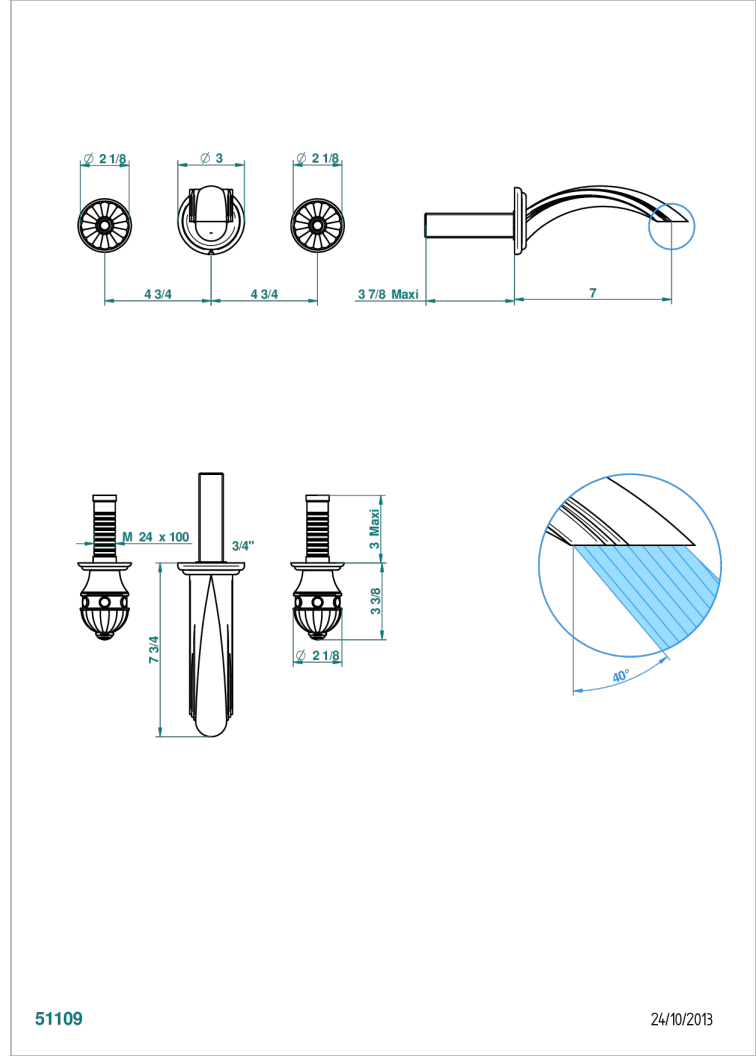

AMBOISE RED JASPER

A1L-41GB

Trim only for wall mounted 3-hole bath mixer

THG[®]
PARIS

51109

24/10/2013

CHARACTERISTIC

- Amboise Red Jasper
- Trim only for wall mounted 3-hole bath mixer

RELATED SKU'S

- Ref. G00-40AC Rough parts for wall mounted 3 hole mixer, cross handle version
- Ref. G00-40AM Rough parts for wall mounted 3 hole mixer, lever handle version

AVAILABLE FINITIONS

Antique nickel - H28
Black ceram - D30
Blush PVD - H62
Brass color PVD - H49
Brown bronze color PVD - F33
Gold color PVD - H52