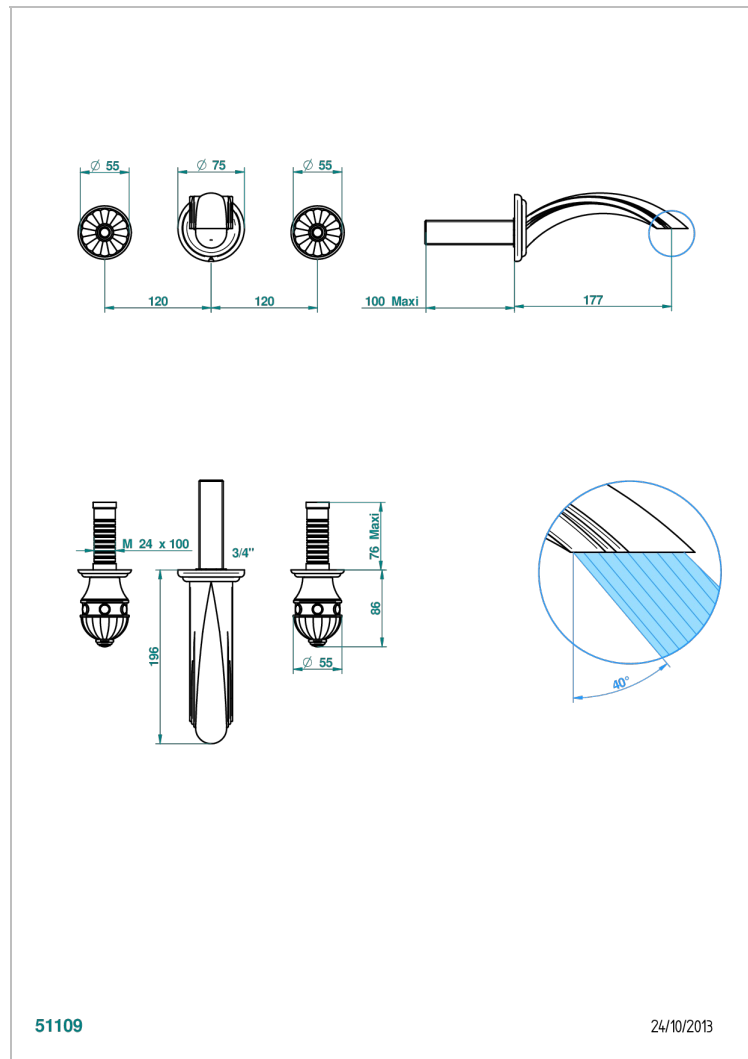

AMBOISE RED JASPER

A1L-40GB

Trim only for wall mounted 3-hole basin mixer

THG[®]
PARIS

51109

24/10/2013

CHARACTERISTIC

- Amboise Red Jasper
- Trim only for wall mounted 3-hole basin mixer

RELATED SKU'S

- Ref. G00-40AC Rough parts for wall mounted 3 hole mixer, cross handle version
- Ref. G00-40AM Rough parts for wall mounted 3 hole mixer, lever handle version

AVAILABLE FINITIONS

Antique nickel - H28
Black ceram - D30
Blush PVD - H62
Brass color PVD - H49
Brown bronze color PVD - F33
Gold color PVD - H52