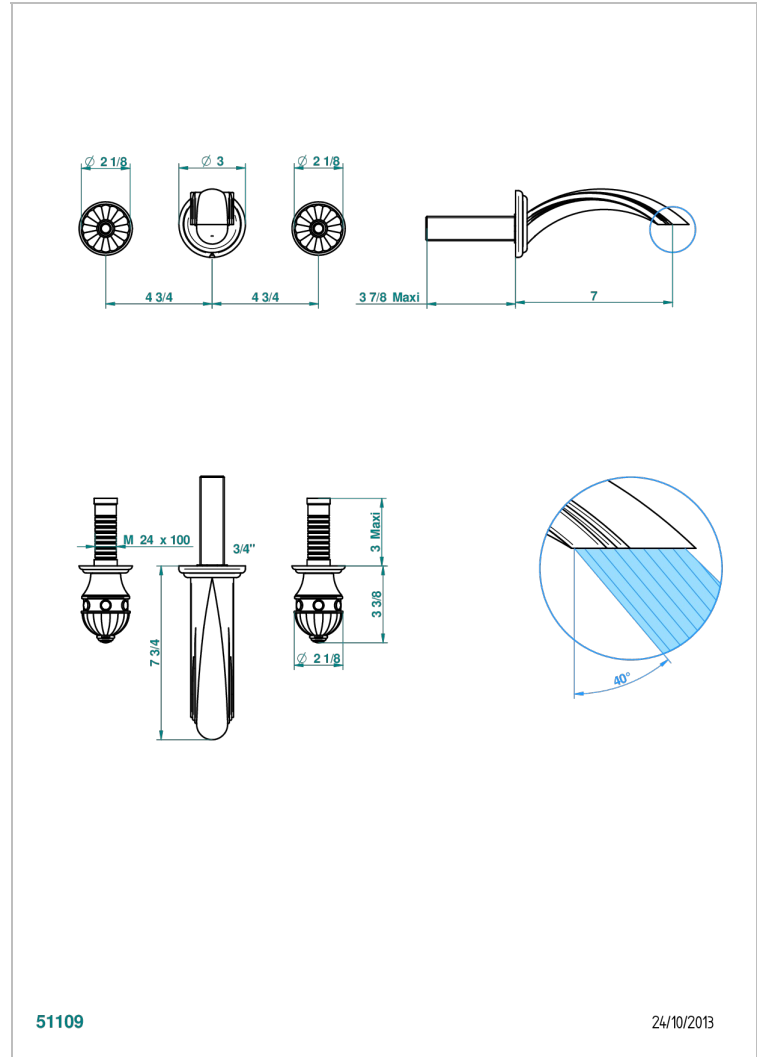

# AMBOISE RED JASPER

A1L-40GB

Trim only for wall mounted 3-hole basin mixer

51109

24/10/2013

## CHARACTERISTIC

- Amboise Red Jasper
- Trim only for wall mounted 3-hole basin mixer

## RELATED SKU'S

- Ref. G00-40AC Rough parts for wall mounted 3 hole mixer, cross handle version
- Ref. G00-40AM Rough parts for wall mounted 3 hole mixer, lever handle version