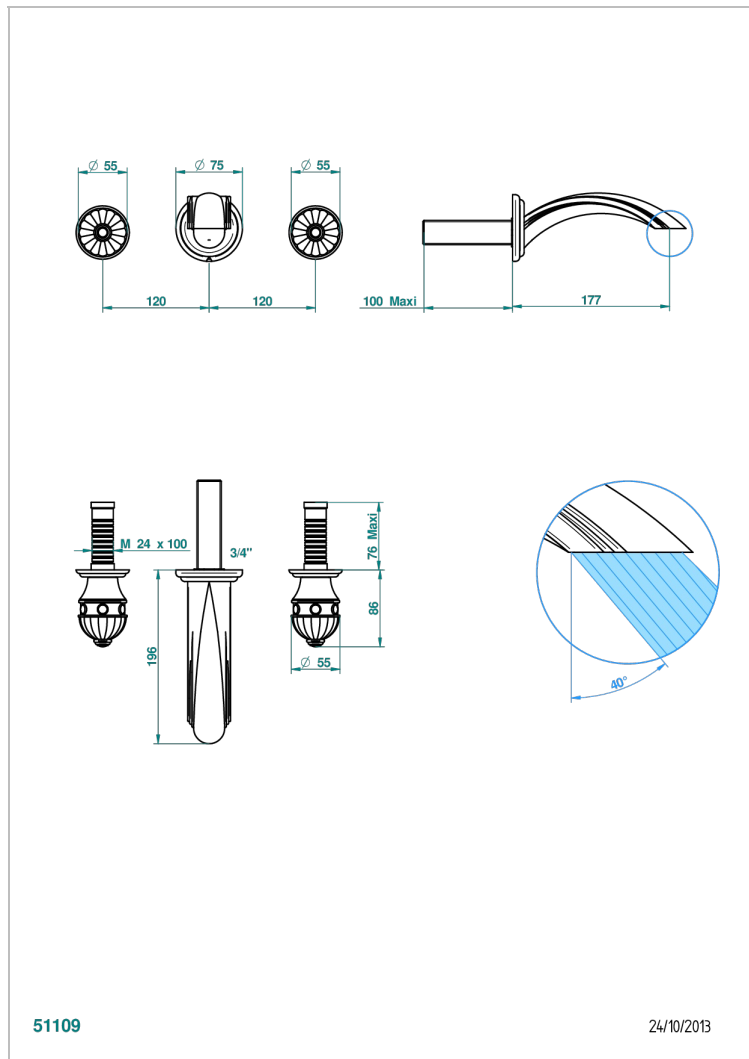

AMBOISE RED JASPER

A1L-40GB

Trim only for wall mounted 3-hole basin mixer

THG[®]
PARIS

51109

24/10/2013

CHARACTERISTIC

- Amboise Red Jasper
- Trim only for wall mounted 3-hole basin mixer

RELATED SKU'S

- Ref. G00-40AC Rough parts for wall mounted 3 hole mixer, cross handle version
- Ref. G00-40AM Rough parts for wall mounted 3 hole mixer, lever handle version

AVAILABLE FINITIONS

Antique nickel - H28
Black ceram - D30
Blush PVD - H62
Brass color PVD - H49
Brown bronze color PVD - F33
Gold color PVD - H52