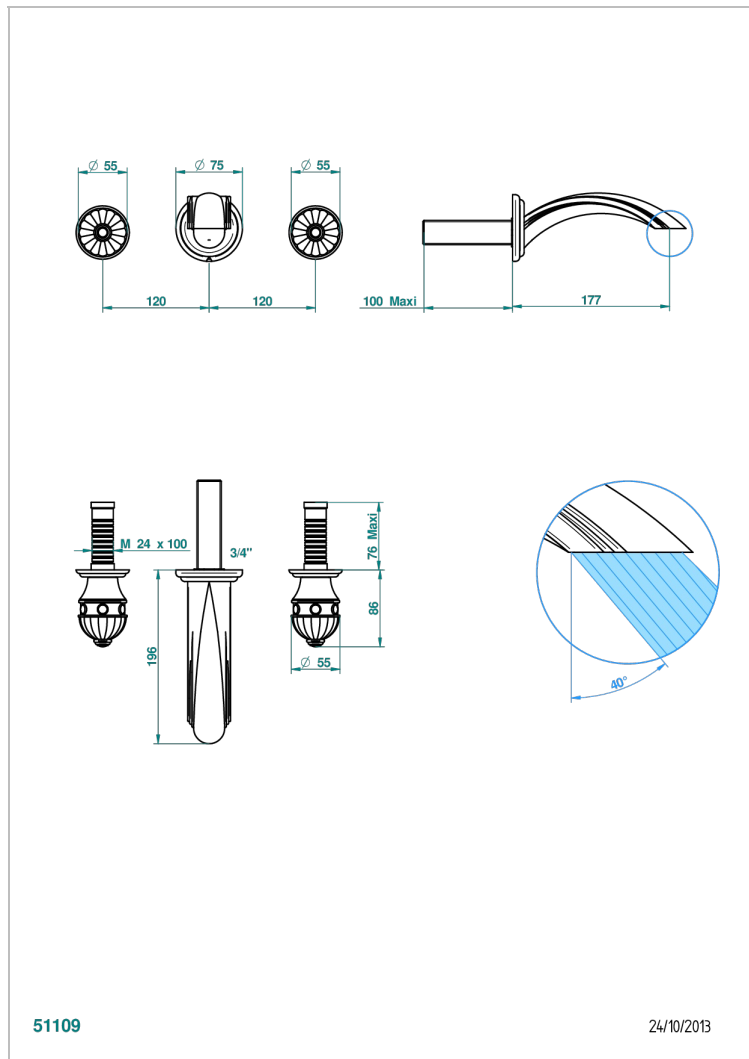

# AMBOISE RED JASPER

A1L-40GB

Trim only for wall mounted 3-hole basin mixer

THG<sup>®</sup>  
PARIS

51109

24/10/2013

## CHARACTERISTIC

- Amboise Red Jasper
- Trim only for wall mounted 3-hole basin mixer

## RELATED SKU'S

- Ref. G00-40AC Rough parts for wall mounted 3 hole mixer, cross handle version
- Ref. G00-40AM Rough parts for wall mounted 3 hole mixer, lever handle version