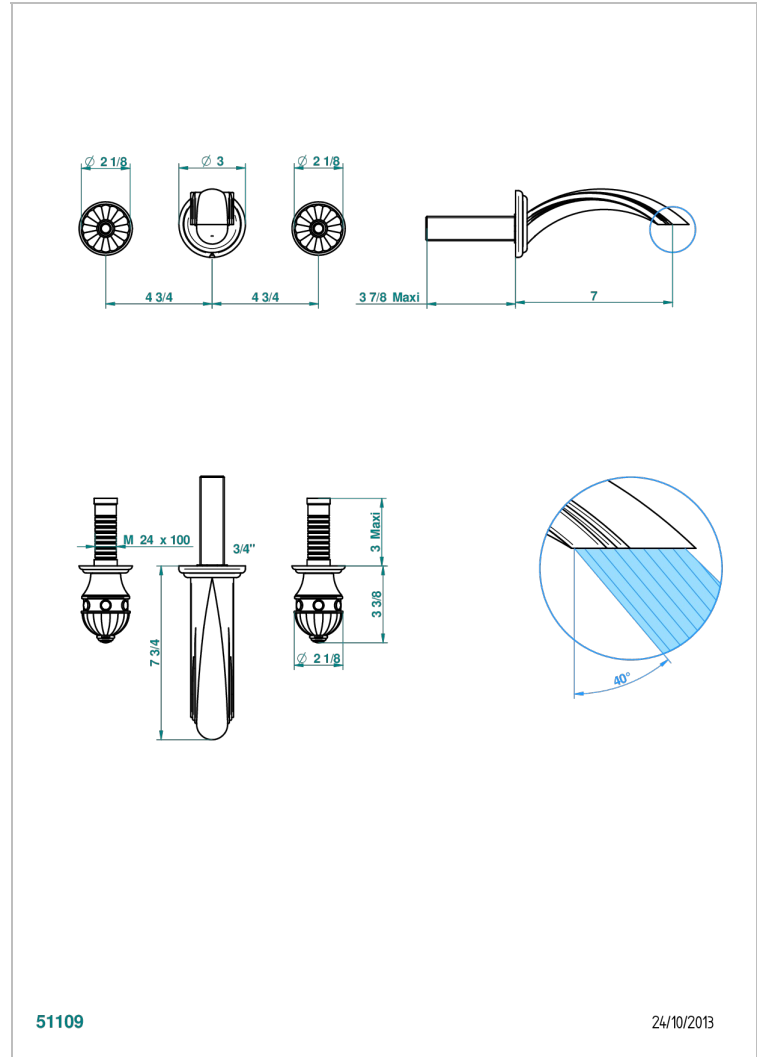

AMBOISE RED JASPER

A1L-40GB

Trim only for wall mounted 3-hole basin mixer

51109

24/10/2013

CHARACTERISTIC

- Amboise Red Jasper
- Trim only for wall mounted 3-hole basin mixer

RELATED SKU'S

- Ref. G00-40AC Rough parts for wall mounted 3 hole mixer, cross handle version
- Ref. G00-40AM Rough parts for wall mounted 3 hole mixer, lever handle version

AVAILABLE FINITIONS

Antique nickel - H28
Black ceram - D30
Blush PVD - H62
Brass color PVD - H49
Brown bronze color PVD - F33
Gold color PVD - H52