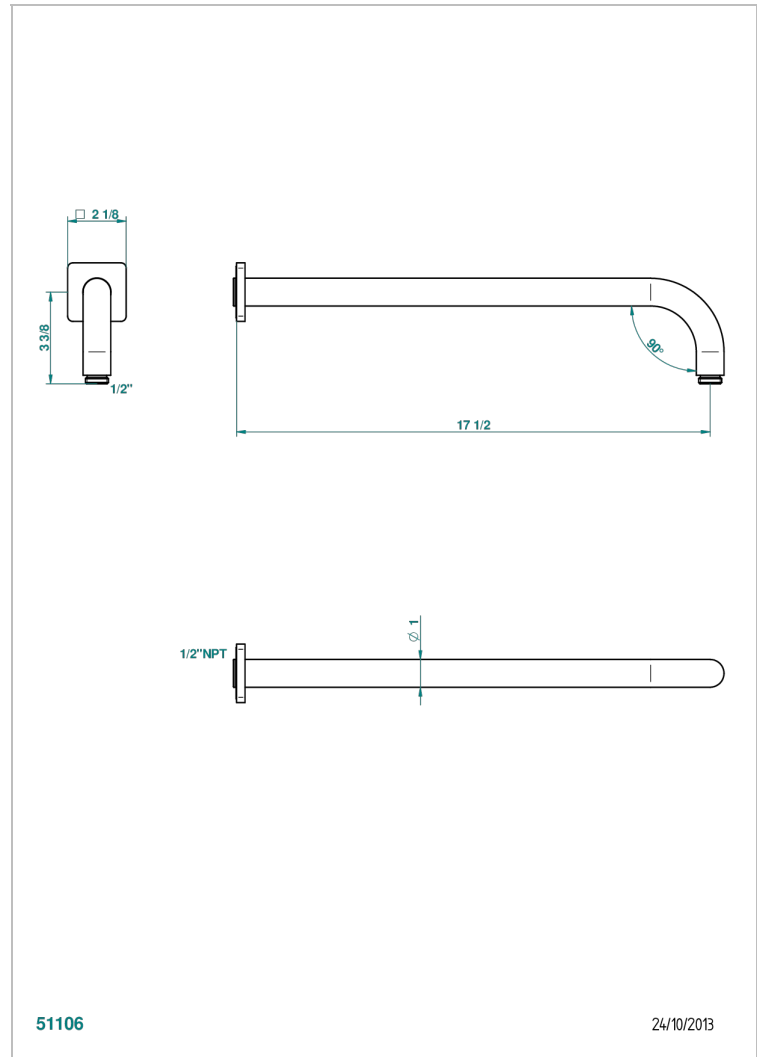

PROFIL BLACK ONYX

A6N-84L/US

Horizontal shower arm, 90°, lg: 17"

THG[®]
PARIS

CHARACTERISTIC

- Profil Black Onyx
- Horizontal shower arm, 90°, lg: 17"

AVAILABLE FINITIONS

Black ceram - D30
Blush PVD - H62
Brass color PVD - H49
Brown bronze color PVD - F33
Chrome polished - A02
Chrome polished / gold polished - G02

Copper antique matt, coated - H07
Gold color PVD - H52
Gold mat - F07
Gold polished - F01
Graphite PVD - H64
Light coated bronze - D01

Matt Umber PVD - H67
Matt blush PVD - H60
Matt brass color PVD - H50
Matt brown bronze color PVD - F34
Matt chrome (American satin) - C02
Matt gold color PVD - H53