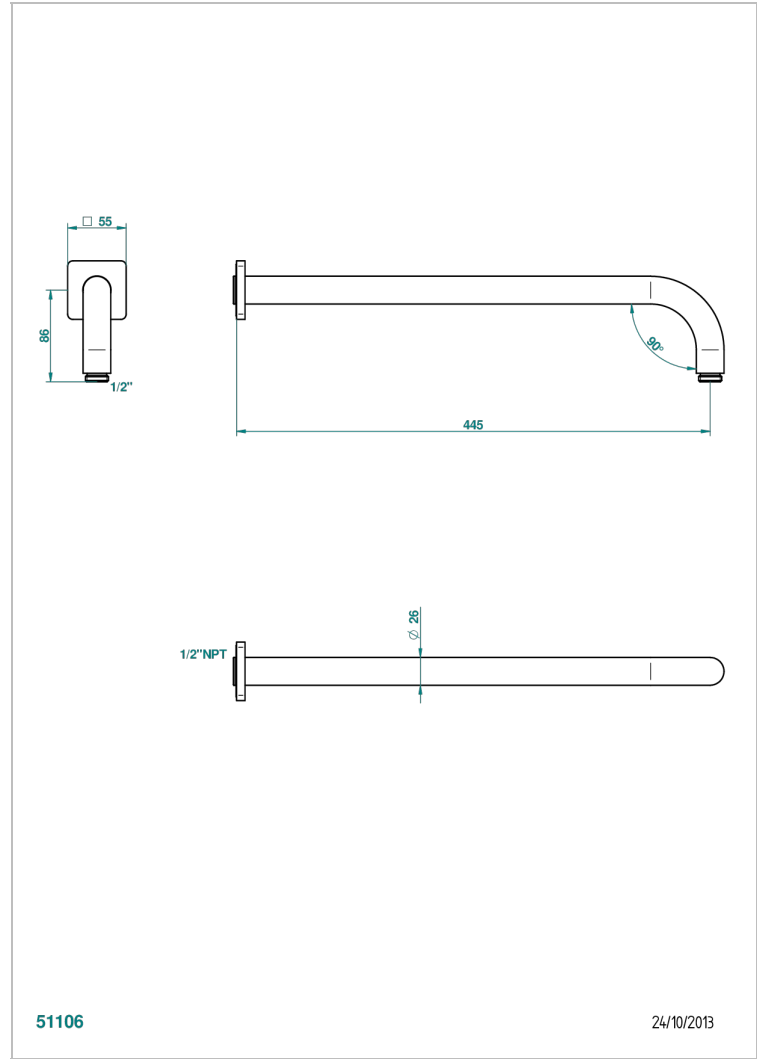

PROFIL LALIQUE CLEAR CRYSTAL WITH LEVER HANDLES

A6H-84L/US

Horizontal shower arm, 90°, lg: 17"

51106

24/10/2013

CHARACTERISTIC

- Profil Lalique Clear crystal with lever handles
- Horizontal shower arm, 90°, lg: 17"