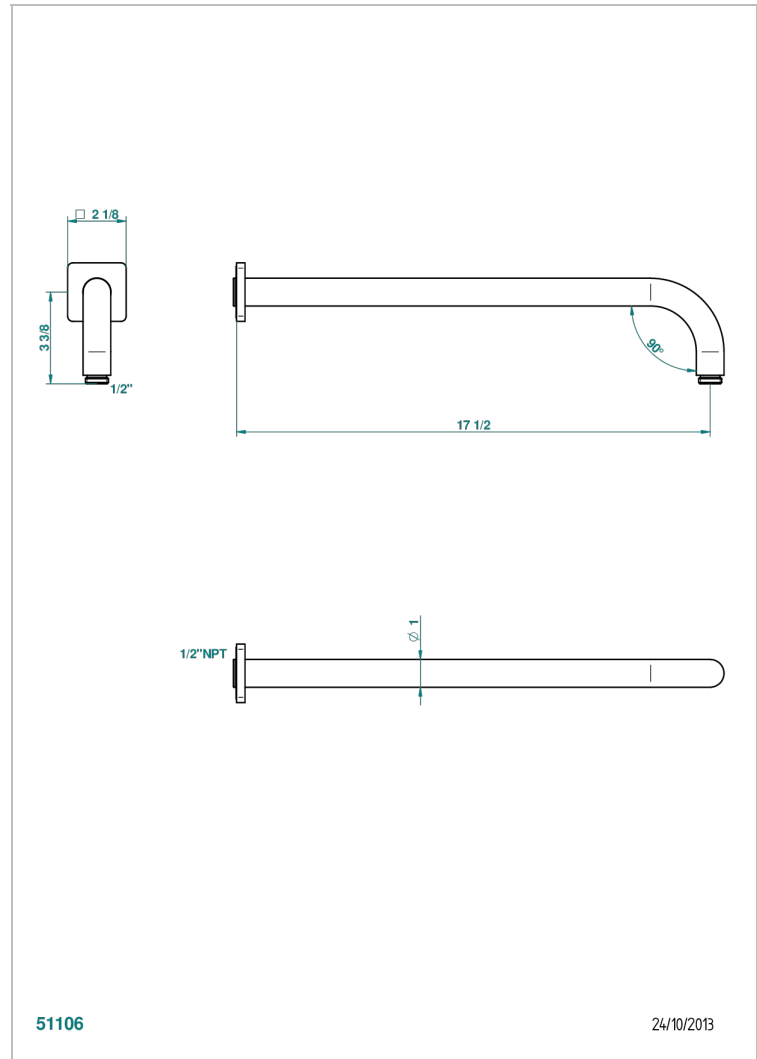

PROFIL LALIQUE CLEAR CRYSTAL WITH LEVER HANDLES

A6H-84L/US

Horizontal shower arm, 90°, lg: 17"

CHARACTERISTIC

- Profil Lalique Clear crystal with lever handles
- Horizontal shower arm, 90°, lg: 17"

AVAILABLE FINITIONS