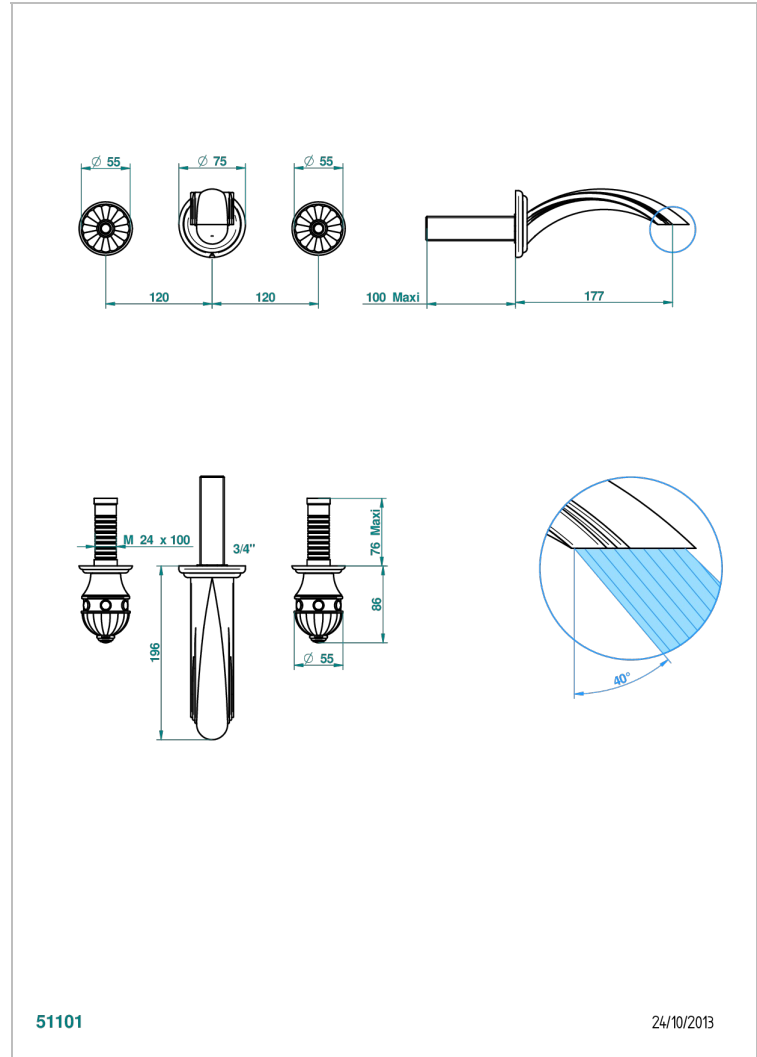

CHEVERNY LAPIS LAZULI

A1T-41GB

Trim for wall mounted 3-hole bath set only

51101

24/10/2013

CHARACTERISTIC

- Cheverny Lapis Lazuli
- Trim for wall mounted 3-hole bath set only

RELATED SKU'S

- Ref. G00-40AM/US Rough parts for wall set (one counter clockwise and one clockwise cartridges)

AVAILABLE FINITIONS

Black ceram - D30
Blush PVD - H62
Brass color PVD - H49
Brown bronze color PVD - F33
Chrome polished - A02
Chrome polished / gold polished - G02

Matt nickel color PVD - H56
Nickel antique / Sovereign - H28
Nickel color PVD - H55
Nickel polished - B01
Soft gold - F30
Soft matt gold - F31

Umber PVD - H66