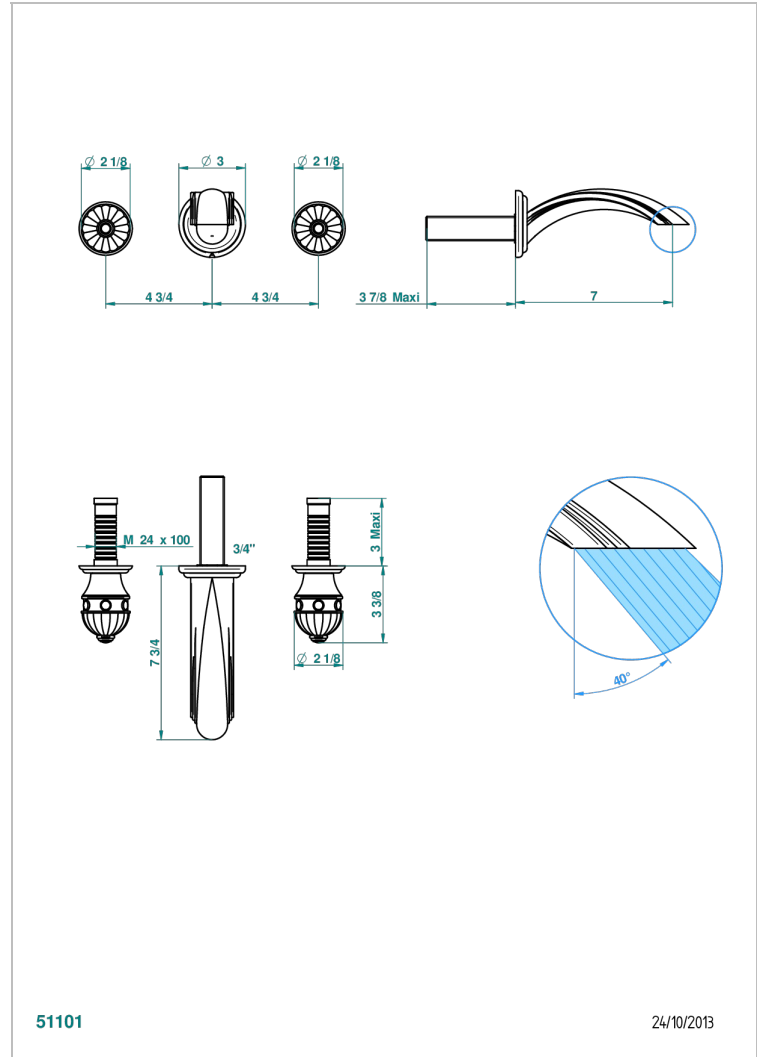

CHEVERNY LAPIS LAZULI

A1T-41GB

Trim for wall mounted 3-hole bath set only

CHARACTERISTIC

- Cheverny Lapis Lazuli
- Trim for wall mounted 3-hole bath set only

RELATED SKU'S

- Ref. G00-40AM/US Rough parts for wall set (one counter clockwise and one clockwise cartridges)

Umber PVD - H66