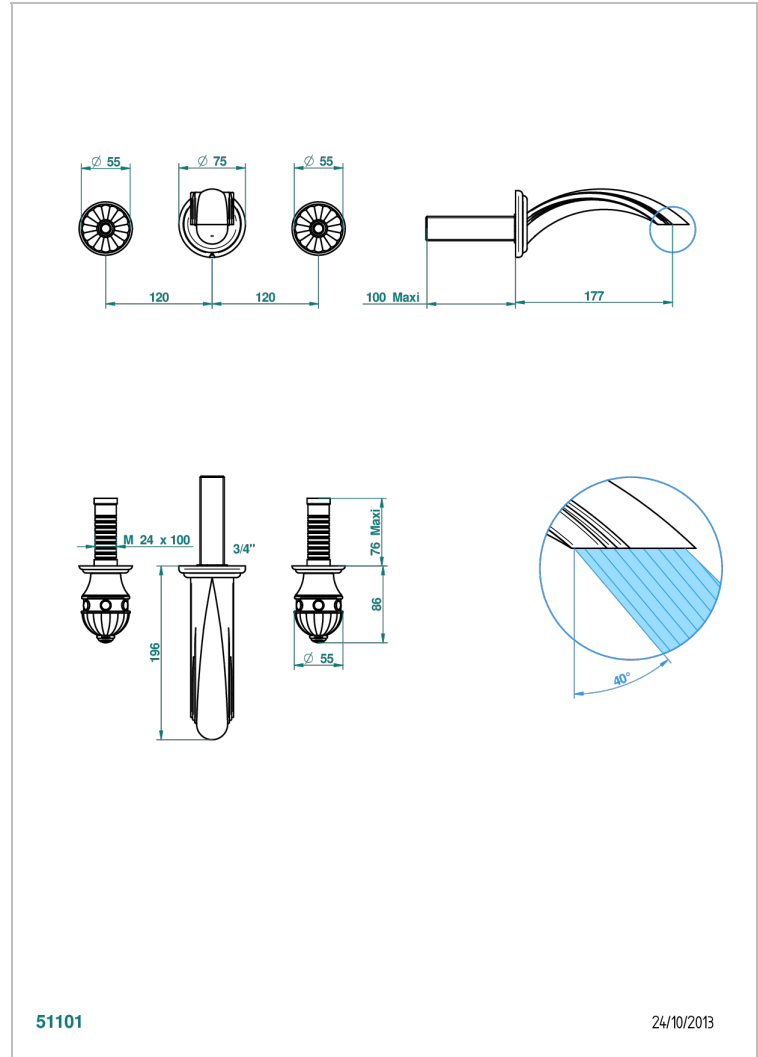

CHEVERNY LAPIS LAZULI

A1T-41GB

Trim only for wall mounted 3-hole bath mixer

THG[®]
PARIS

CARACTERÍSTICAS

- Cheverny Lapis Lazuli
- Trim only for wall mounted 3-hole bath mixer

PRODUCTOS RELACIONADOS

- Ref. G00-40AC Rough parts for wall mounted 3 hole mixer, cross handle version
- Ref. G00-40AM Rough parts for wall mounted 3 hole mixer, lever handle version

ACABADOS DISPONIBLES

Cerámica negra mate - D30
Cromo - A02
Cromo / dorado - G02
Cromo mate - C02
Dorado - F01
Dorado mate - F07

Dorado pálido - F30
Dorado pálido mate (sin barniz) - F31
Níquel - B01
Níquel mate - C01
Níquel viejo - H28
Pvd blush - H62