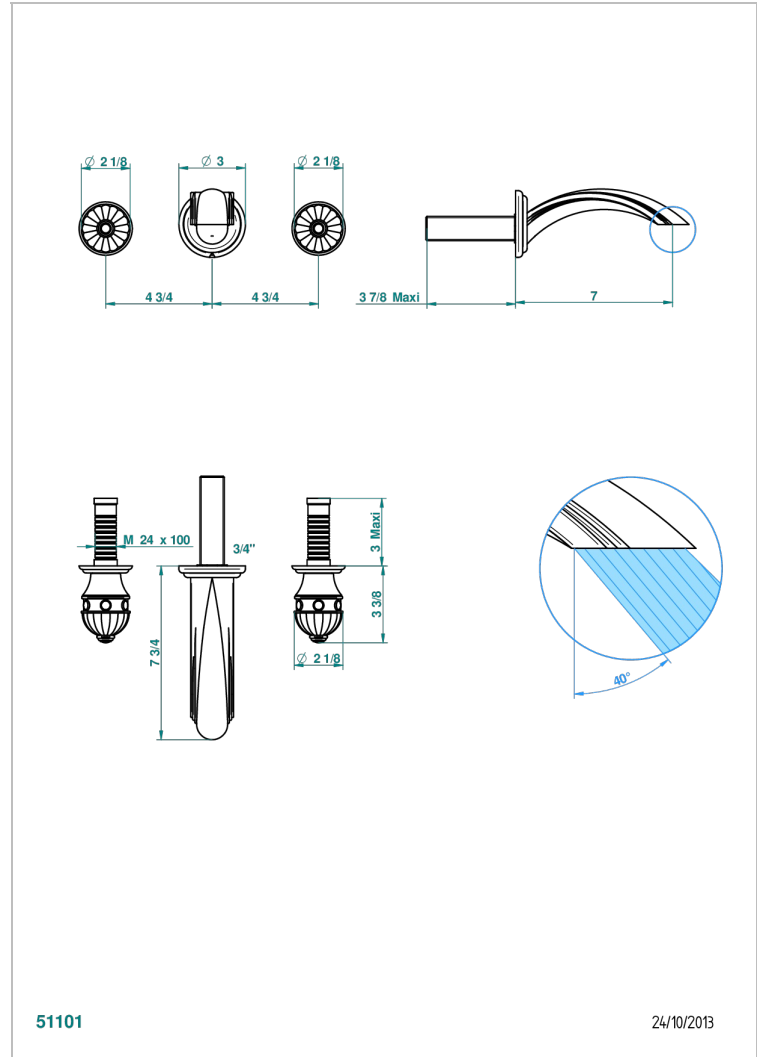

# CHEVERNY LAPIS LAZULI

A1T-41GB

Trim only for wall mounted 3-hole bath mixer

THG<sup>®</sup>  
PARIS

51101

24/10/2013

## CARACTERÍSTICAS

- Cheverny Lapis Lazuli
- Trim only for wall mounted 3-hole bath mixer

## PRODUCTOS RELACIONADOS

- Ref. G00-40AC Rough parts for wall mounted 3 hole mixer, cross handle version
- Ref. G00-40AM Rough parts for wall mounted 3 hole mixer, lever handle version