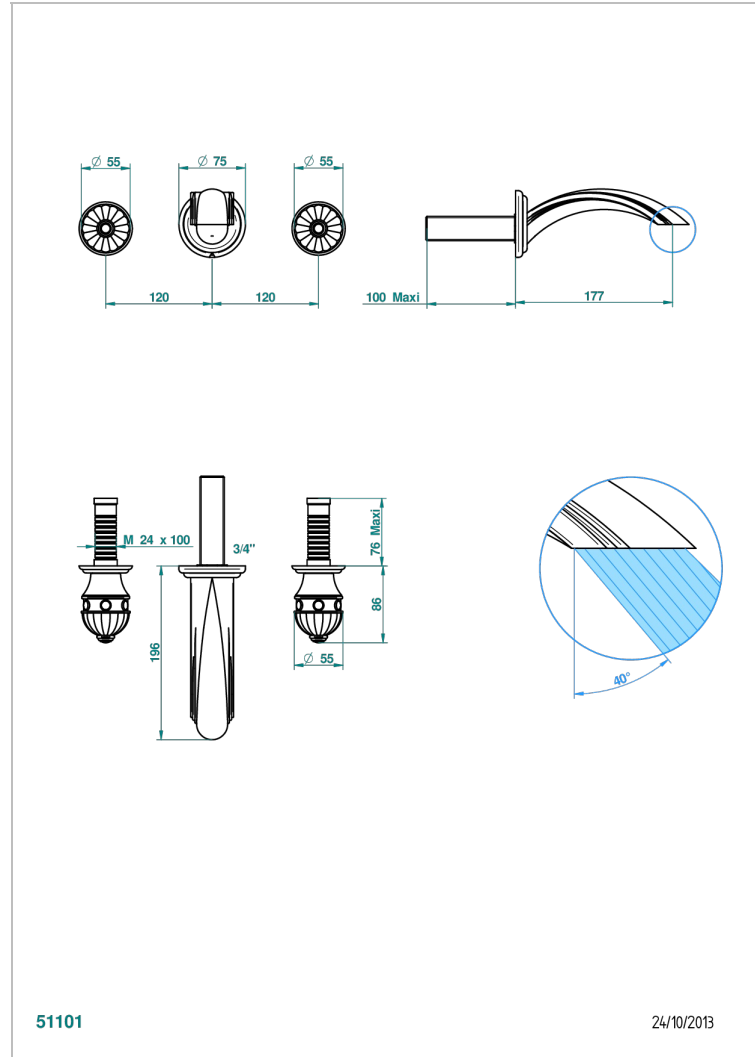

# CHEVERNY LAPIS LAZULI

A1T-41GB

Trim only for wall mounted 3-hole bath mixer

THG<sup>®</sup>  
PARIS

## CHARACTERISTIC

- Cheverny Lapis Lazuli
- Trim only for wall mounted 3-hole bath mixer

## RELATED SKU'S

- Ref. G00-40AC Rough parts for wall mounted 3 hole mixer, cross handle version
- Ref. G00-40AM Rough parts for wall mounted 3 hole mixer, lever handle version