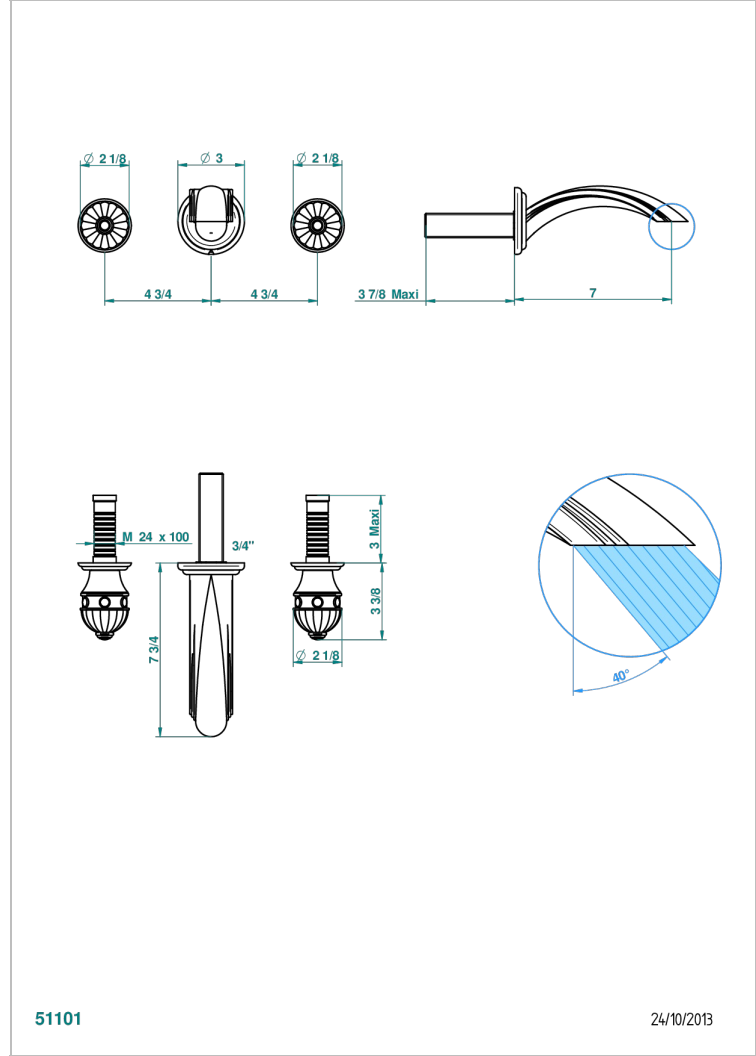

CHEVERNY LAPIS LAZULI

A1T-41GB

Trim only for wall mounted 3-hole bath mixer

THG[®]
PARIS

51101

24/10/2013

CHARACTERISTIC

- Cheverny Lapis Lazuli
- Trim only for wall mounted 3-hole bath mixer

RELATED SKU'S

- Ref. G00-40AC Rough parts for wall mounted 3 hole mixer, cross handle version
- Ref. G00-40AM Rough parts for wall mounted 3 hole mixer, lever handle version

AVAILABLE FINITIONS

Antique nickel - H28
Black ceram - D30
Blush PVD - H62
Brass color PVD - H49
Brown bronze color PVD - F33
Gold color PVD - H52