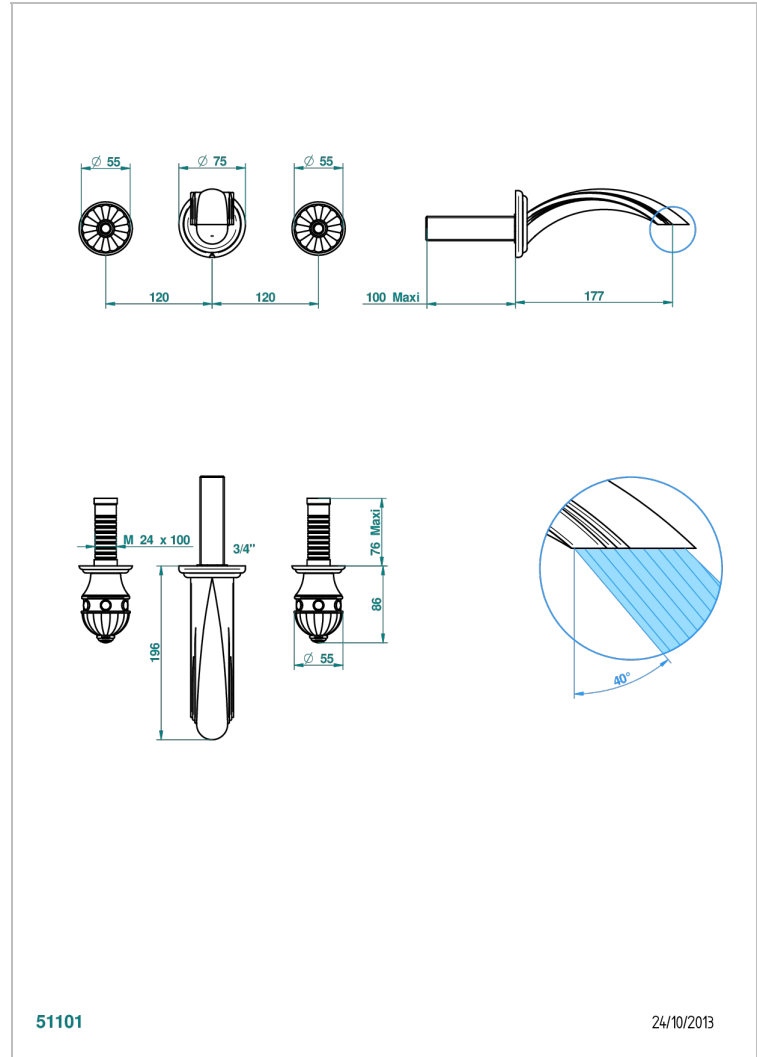

CHEVERNY LAPIS LAZULI

A1T-40GB

Trim only for wall mounted 3-hole basin mixer

THG[®]
PARIS

51101

24/10/2013

CHARACTERISTIC

- Cheverny Lapis Lazuli
- Trim only for wall mounted 3-hole basin mixer

RELATED SKU'S

- Ref. G00-40AC Rough parts for wall mounted 3 hole mixer, cross handle version
- Ref. G00-40AM Rough parts for wall mounted 3 hole mixer, lever handle version

AVAILABLE FINITIONS

Antique nickel - H28
Black ceram - D30
Blush PVD - H62
Brass color PVD - H49
Brown bronze color PVD - F33
Gold color PVD - H52