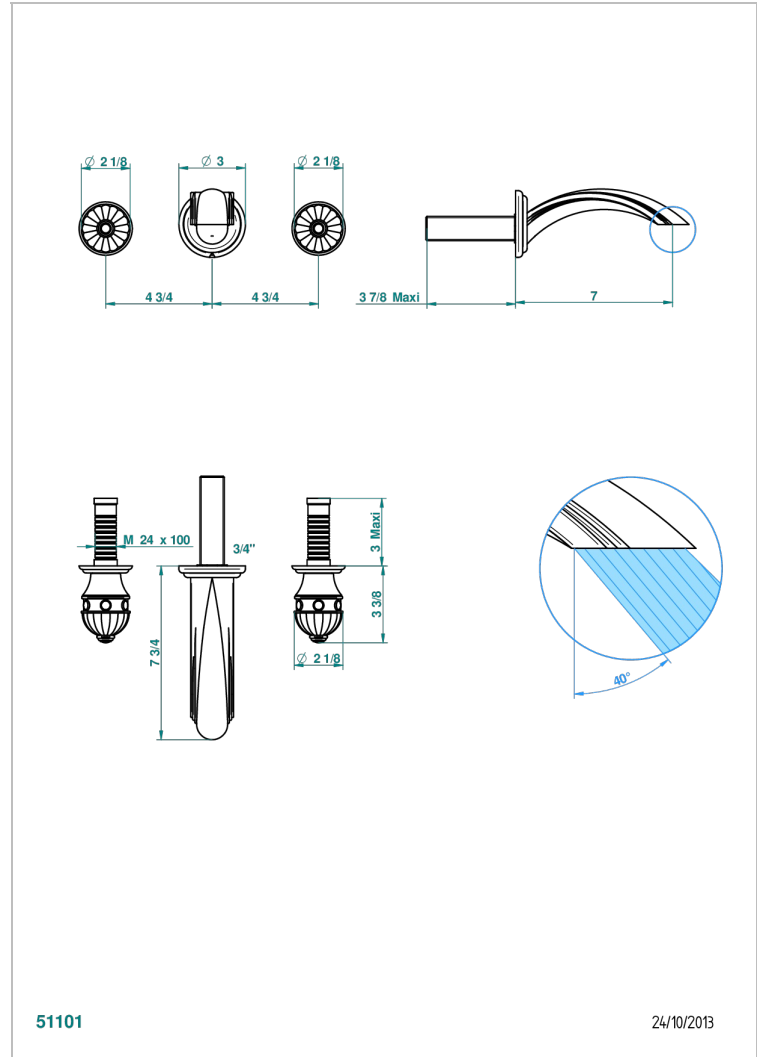

# CHEVERNY LAPIS LAZULI

A1T-40GB

Trim only for wall mounted 3-hole basin mixer

## CHARACTERISTIC

- Cheverny Lapis Lazuli
- Trim only for wall mounted 3-hole basin mixer

## RELATED SKU'S

- Ref. G00-40AC Rough parts for wall mounted 3 hole mixer, cross handle version
- Ref. G00-40AM Rough parts for wall mounted 3 hole mixer, lever handle version